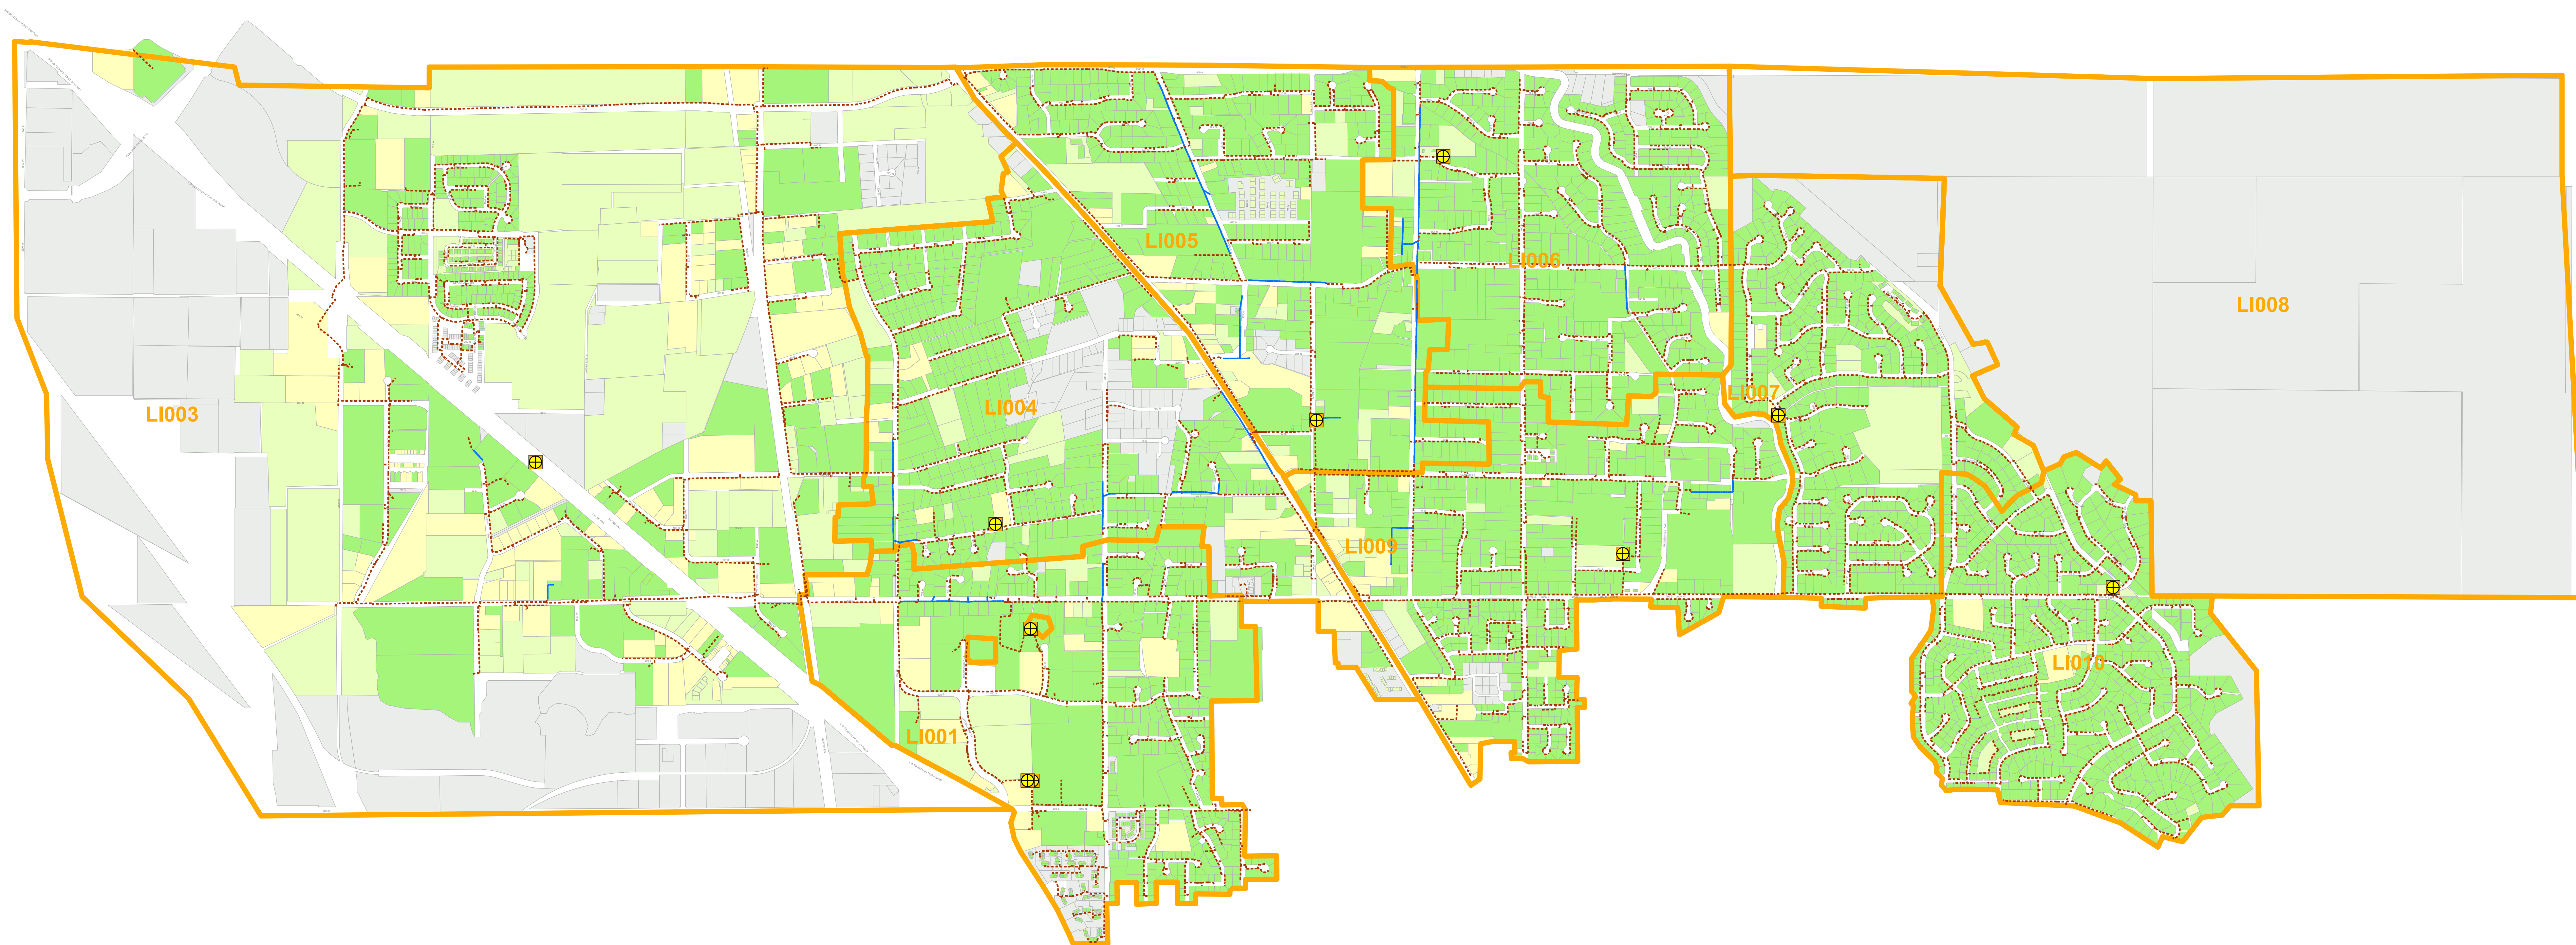

Lindon City

UTOPIA

- Water Tower
- Road
- Placed Aerial
- Placed Street
- UNDRAWABLE
- AVAILABLE
- PARADE
- NOT AVAILABLE