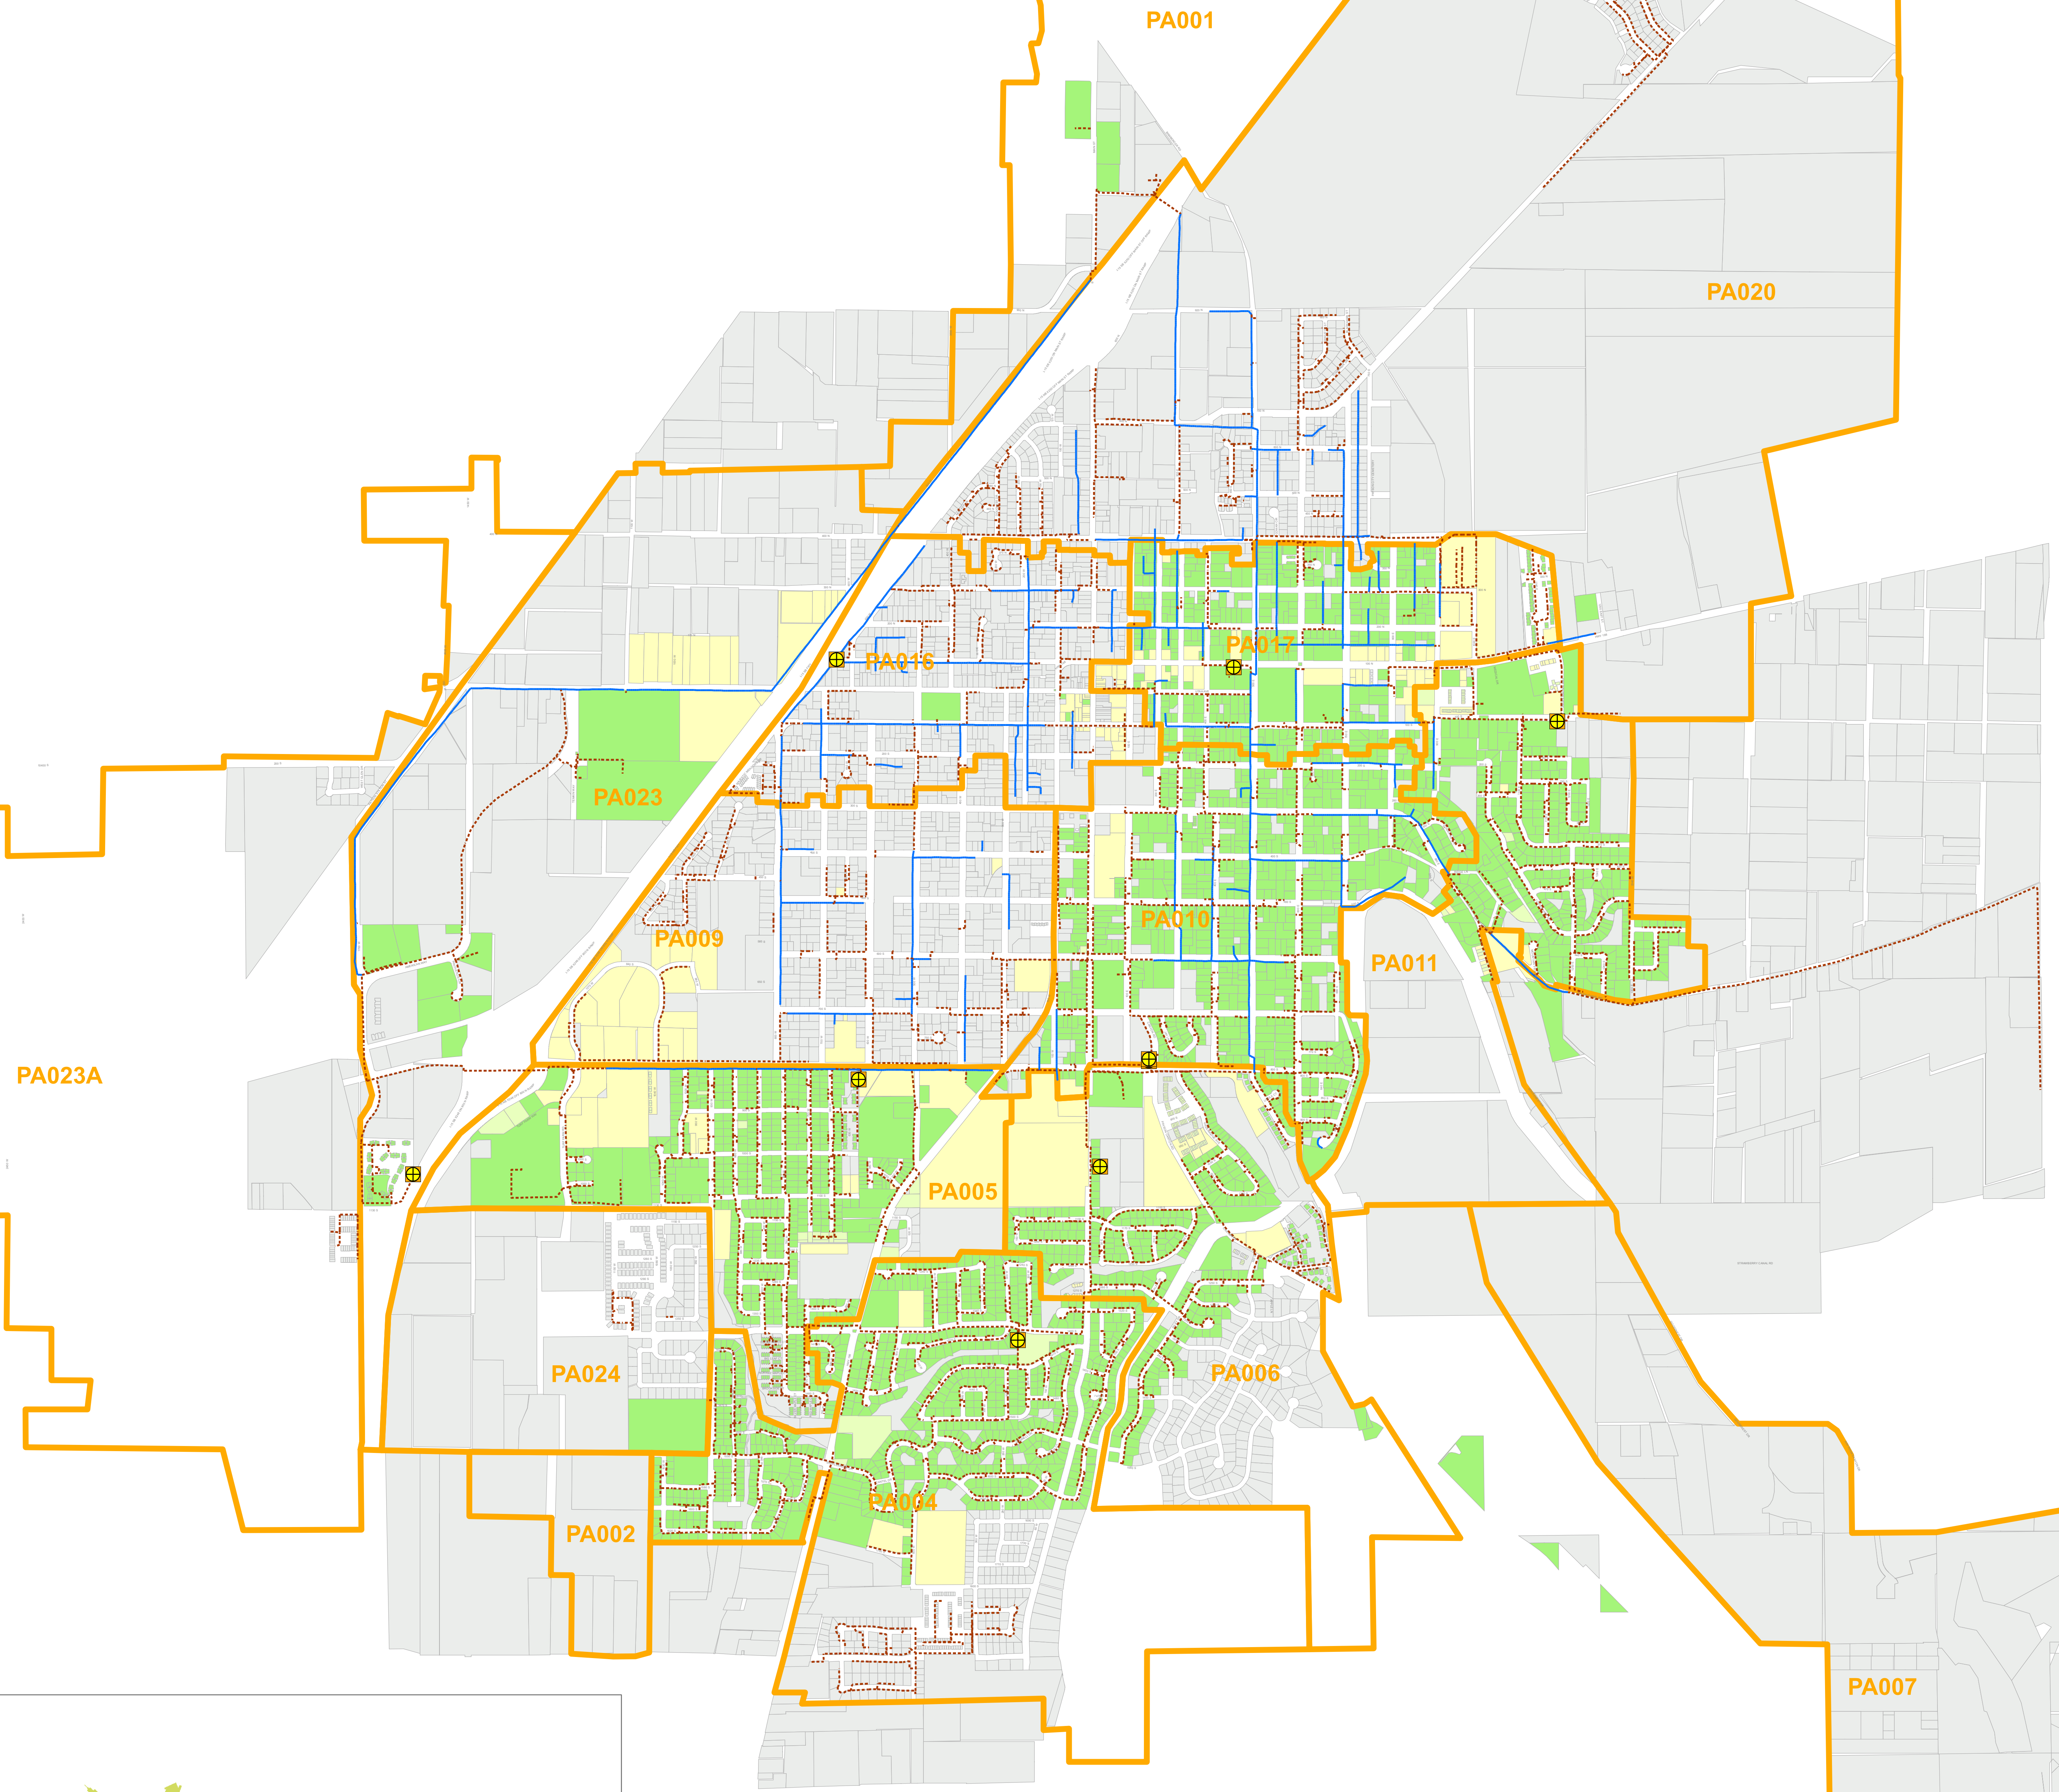

# Payson Availability

UTOPIA

Legend:

- Cabinet
- Placed Aerial
- Placed Buried
- PRODUCTION MARKETABLE
  - ORDERABLE
  - AVAILABLE
  - PARADE
  - NOT AVAILABLE

Scale: 0 to 5000 Feet