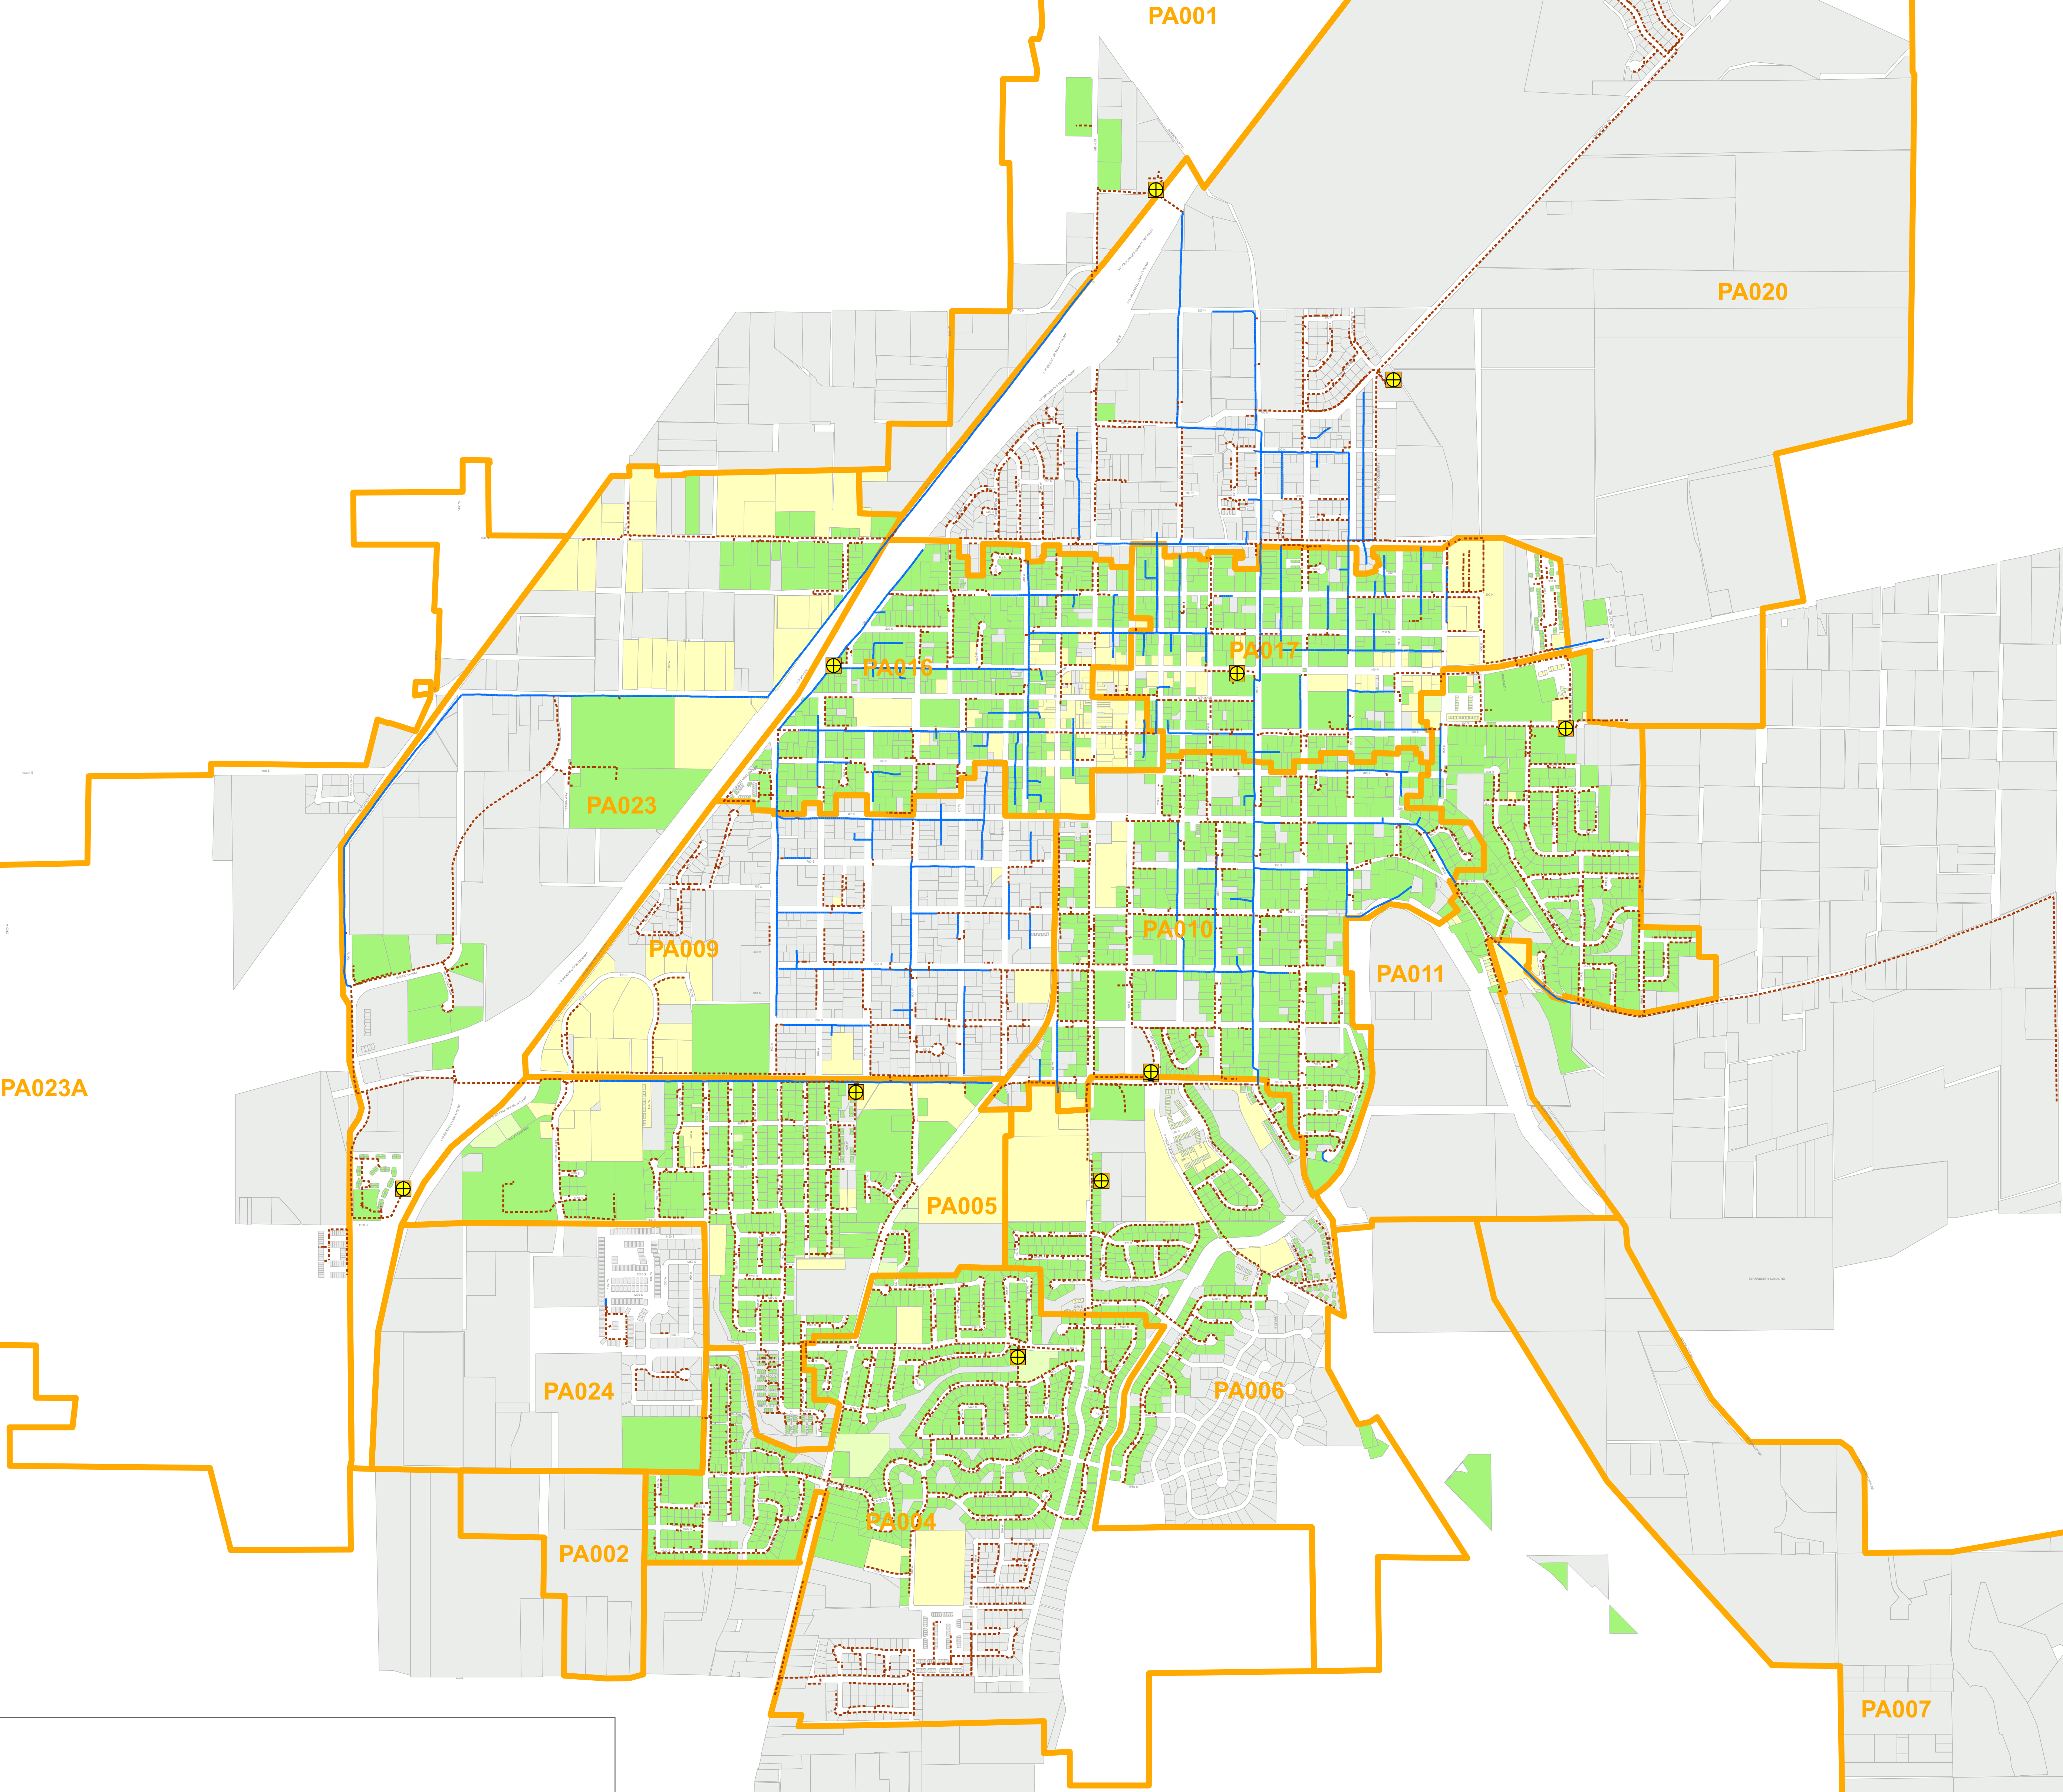

# Payson Availability

UTOPIA

Legend:

- Cabinet
- Placed Aerial
- Placed Buried
- PRODUCTION MARKETABLE
  - ORDERABLE
  - AVAILABLE
  - PARADE
  - NOT AVAILABLE

Scale: 0 to 5000 Feet