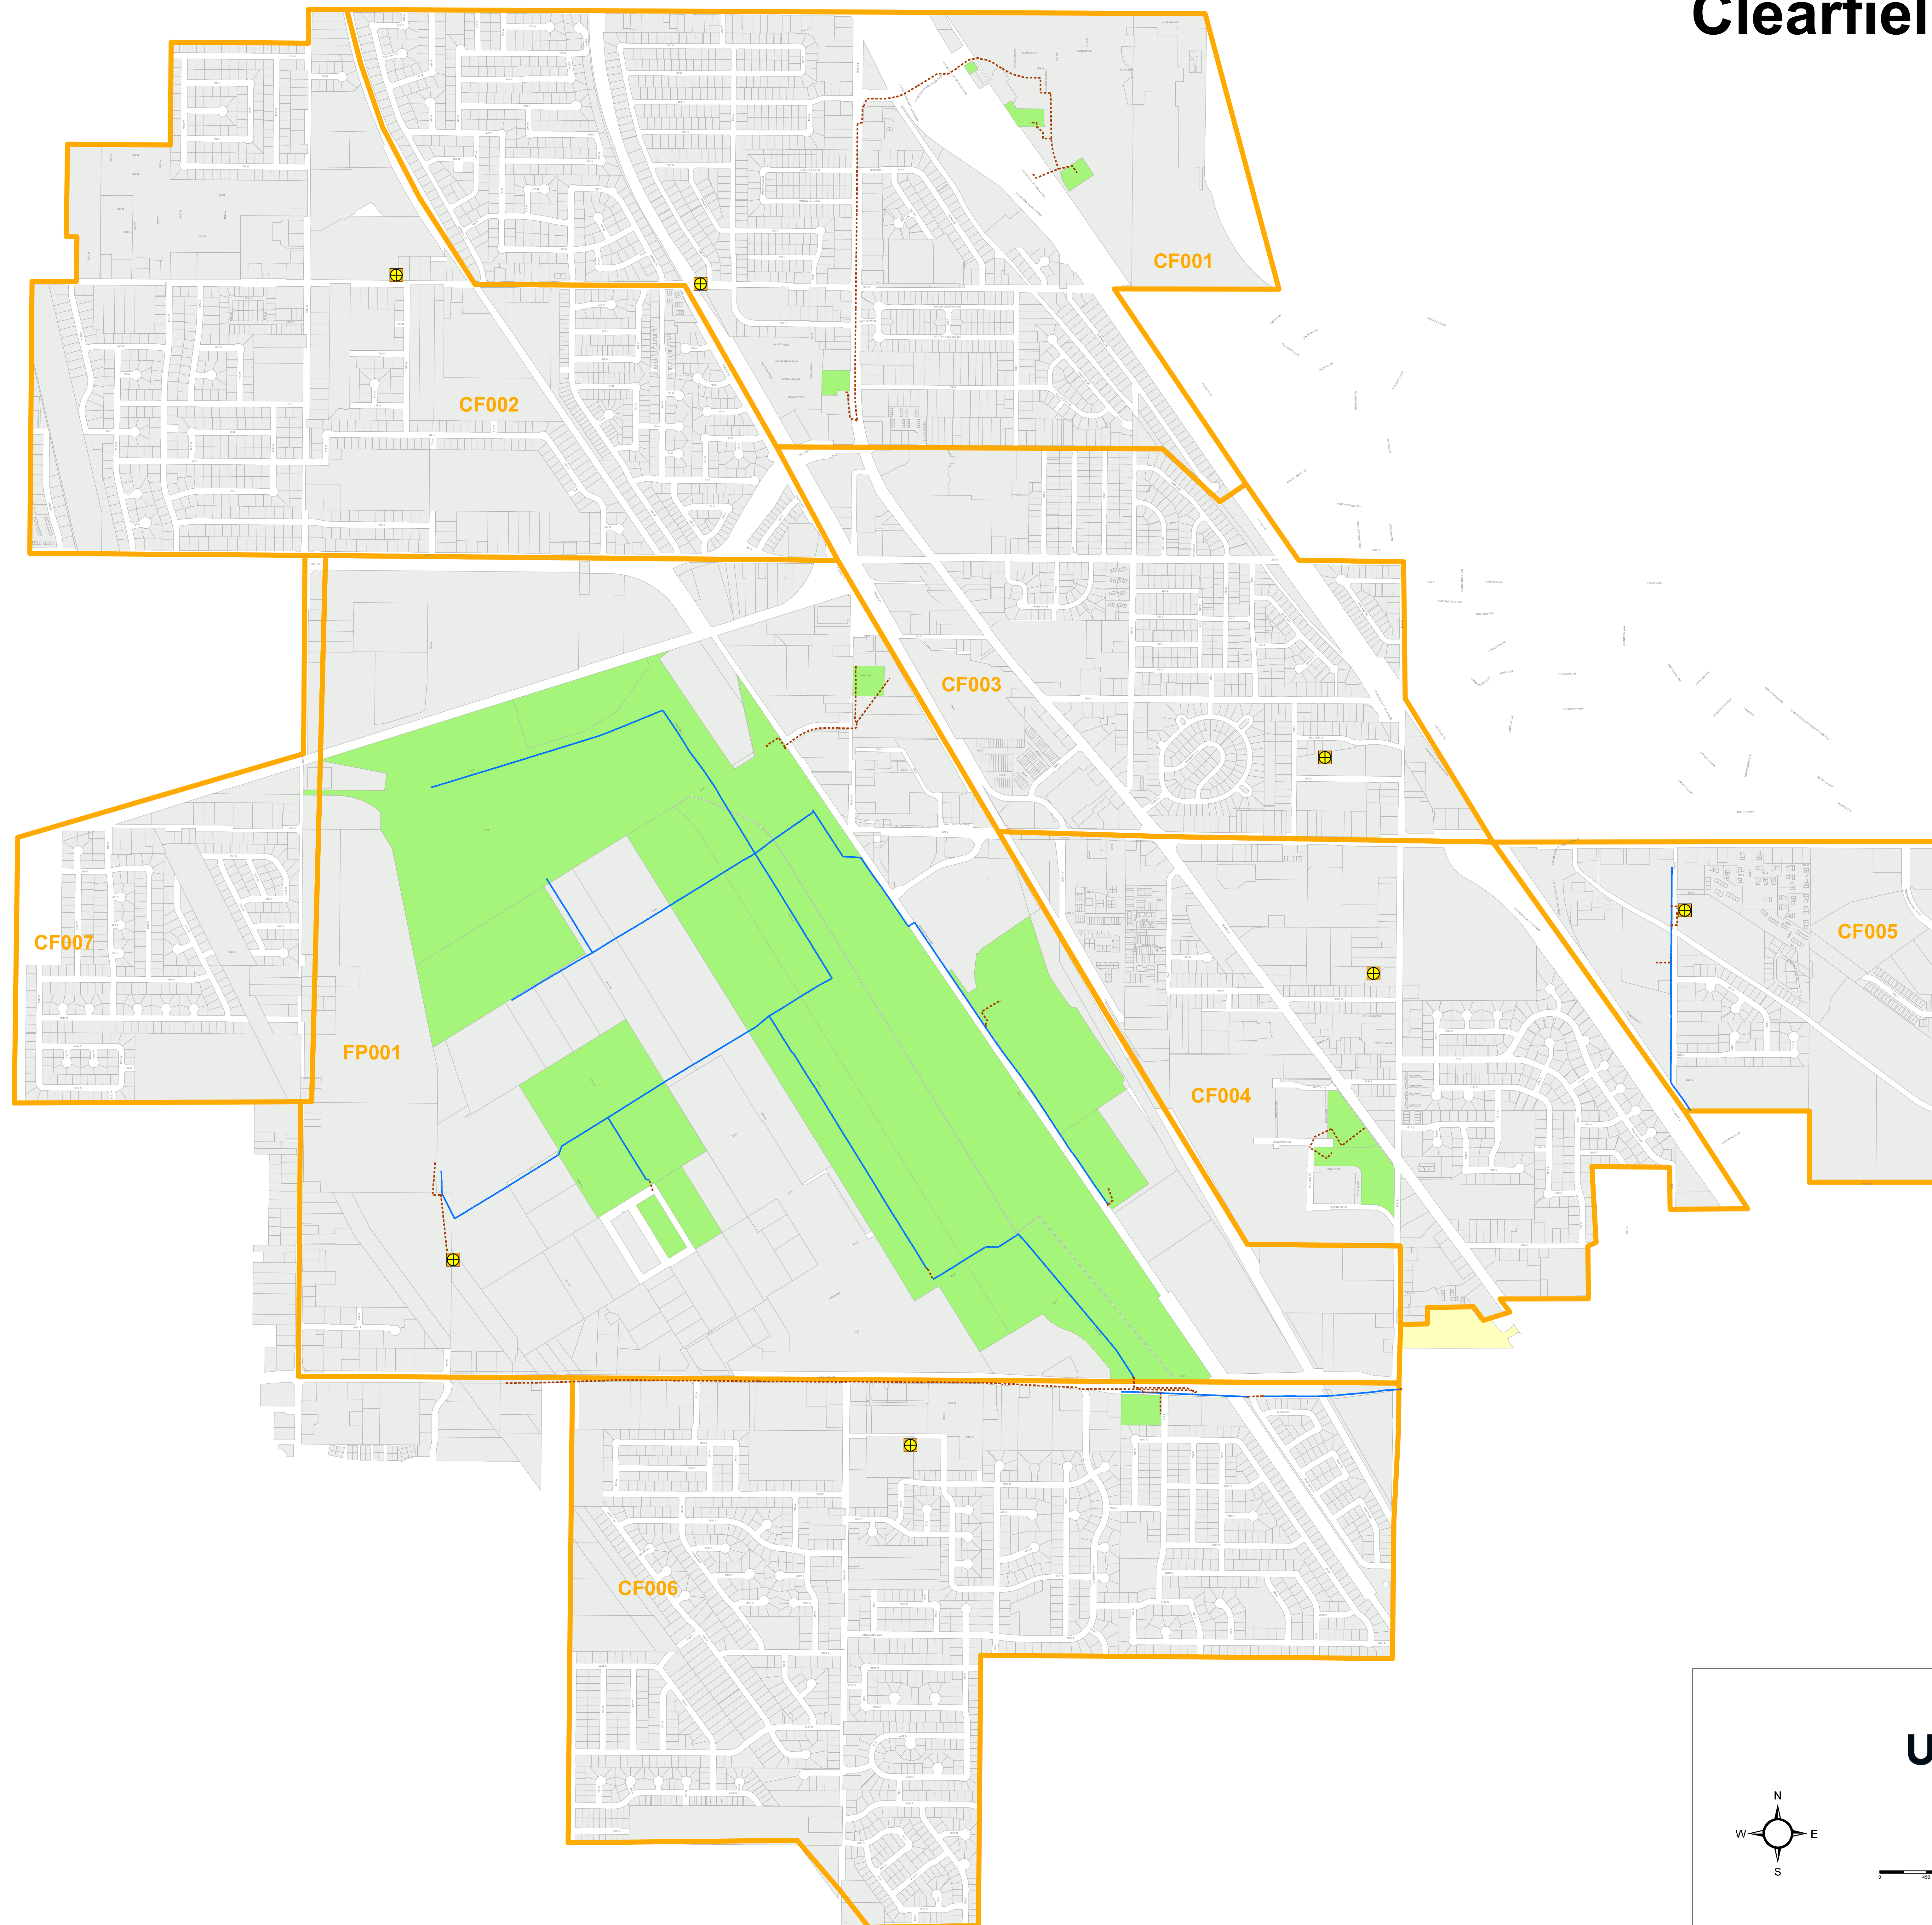

# Clearfield Availability

**UTopia**

- Cabinet
- Placed Aerial
- Placed Buried
- PRODUCTION\_MARKETABLE
- ORDERABLE
- AVAILABLE
- PARADE
- NOT AVAILABLE

Scale: 0 100 200 300 400 Feet