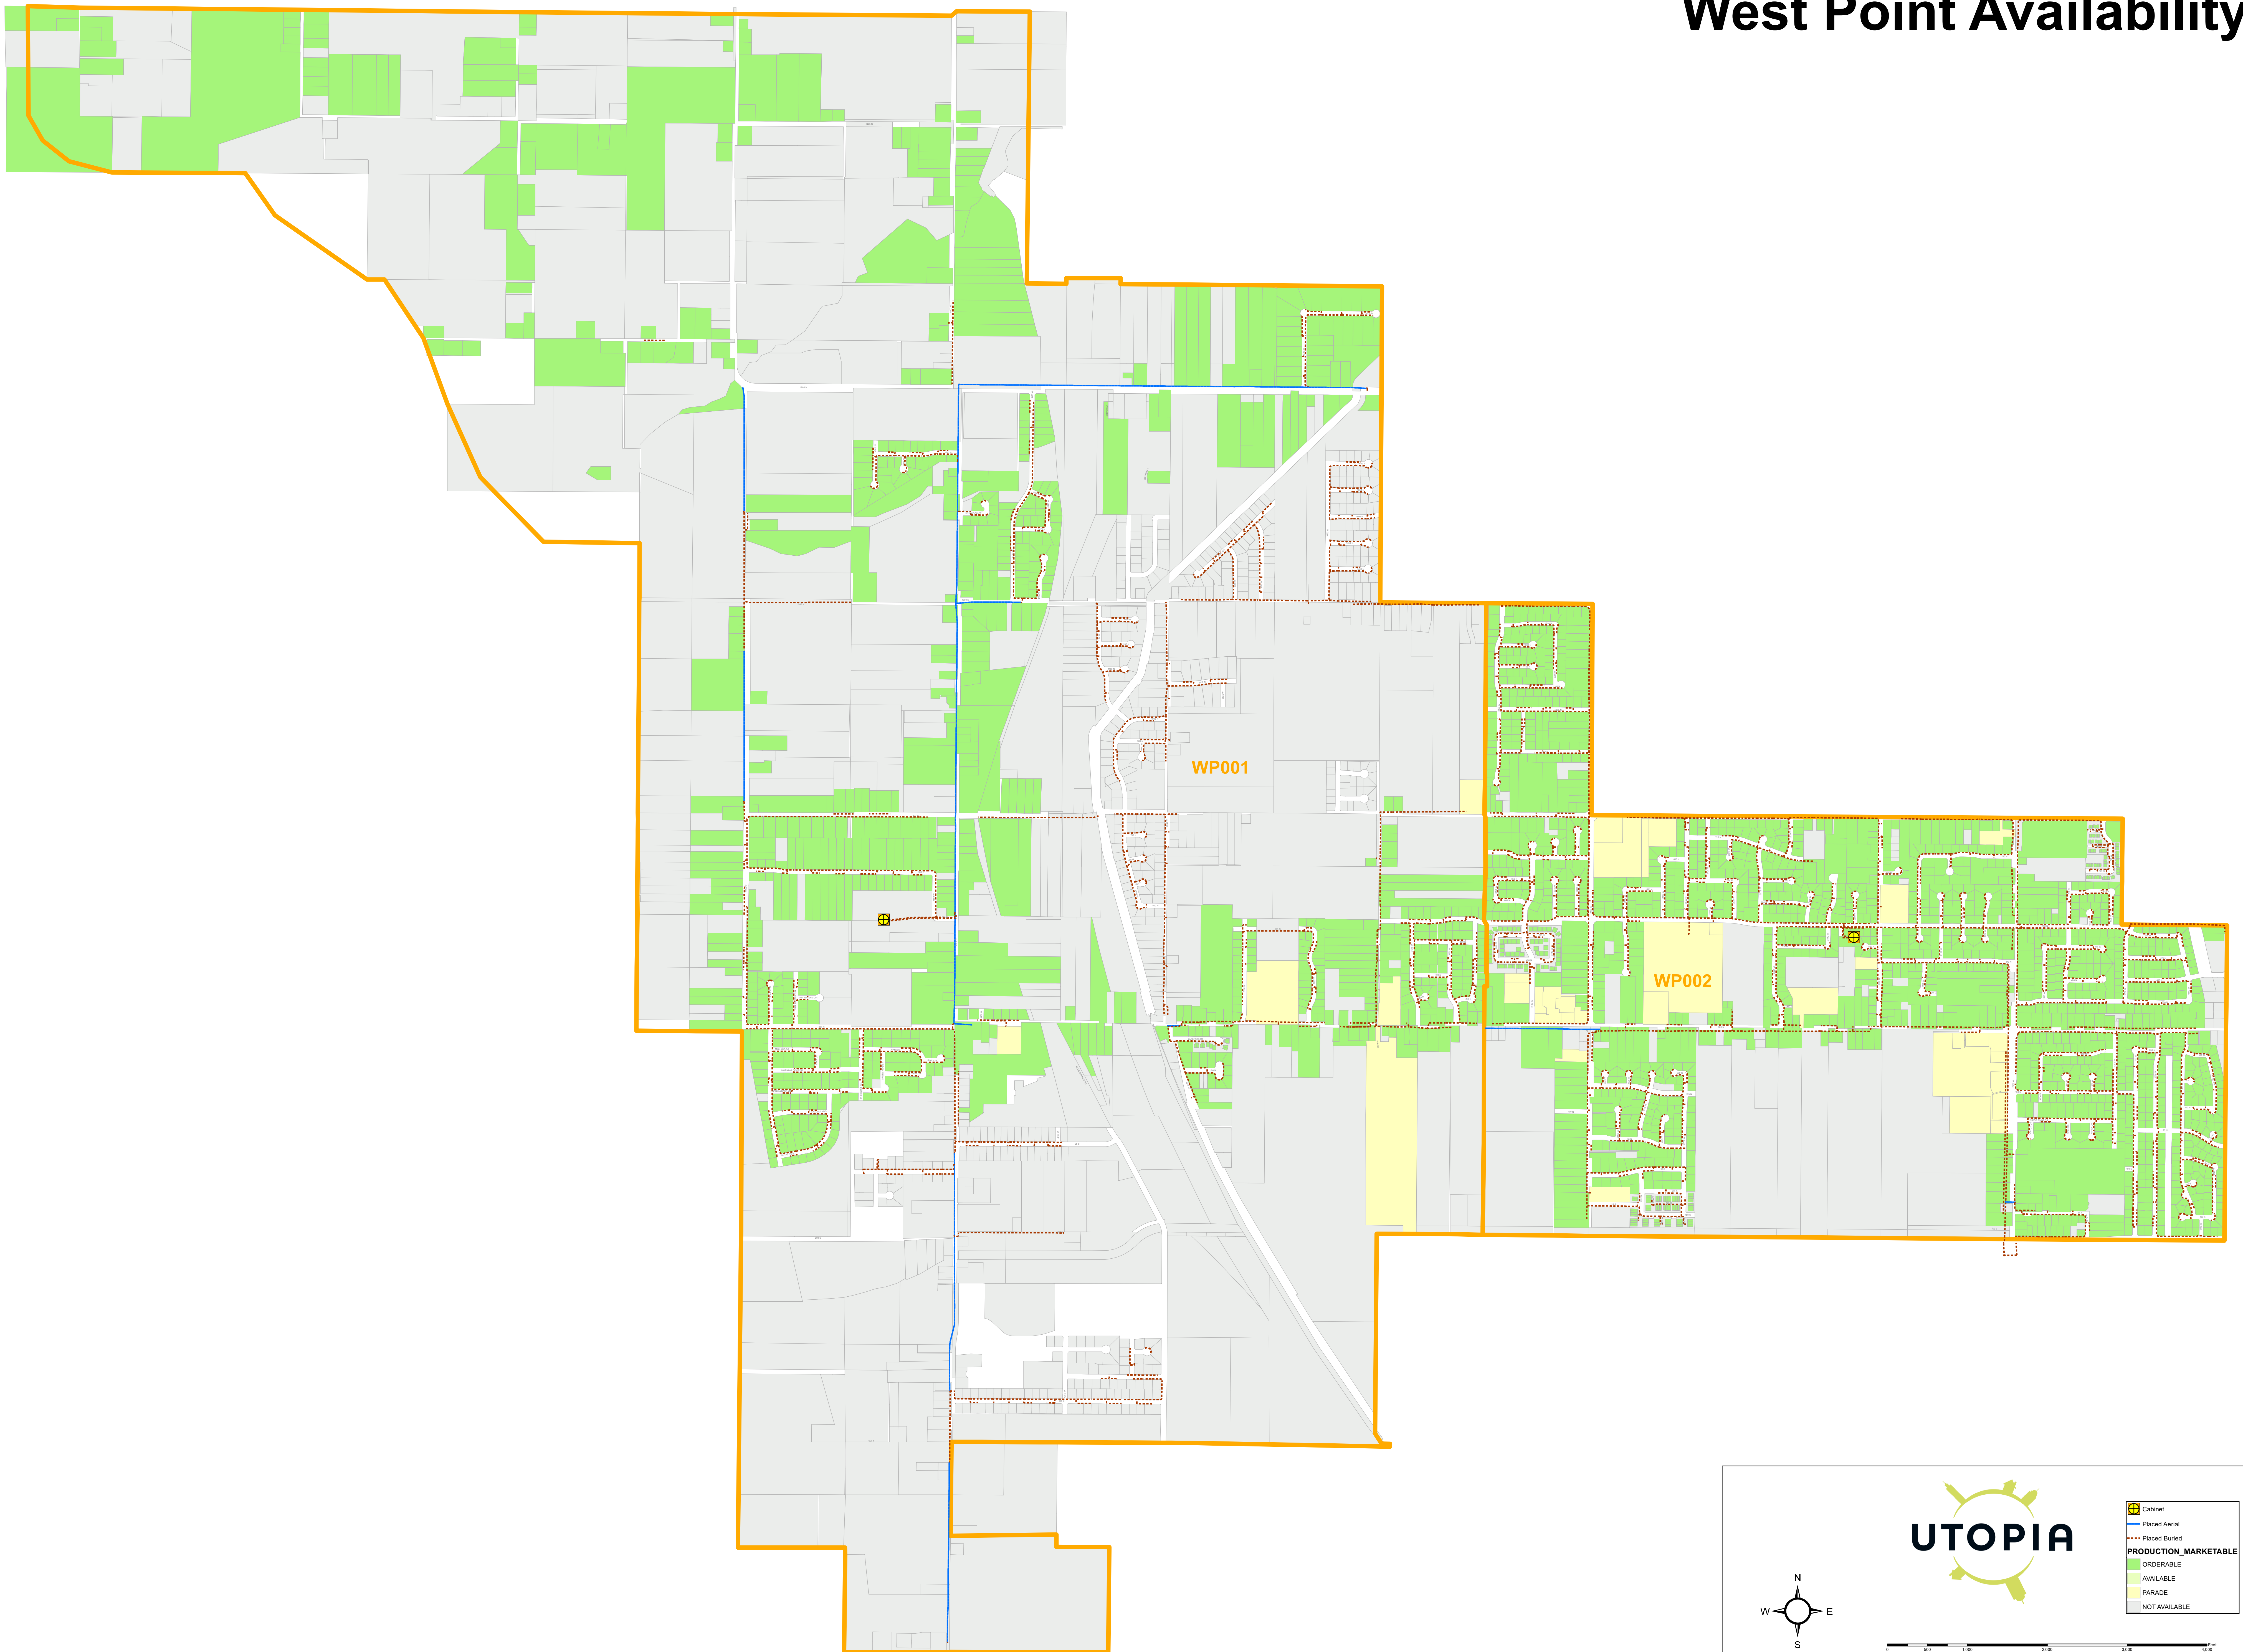

West Point Availability

UTOPA

- Cabinet
- Placed Aerial
- Placed Buried
- PRODUCTION_MARKETABLE
 - ORDERABLE
 - AVAILABLE
 - PARADE
 - NOT AVAILABLE