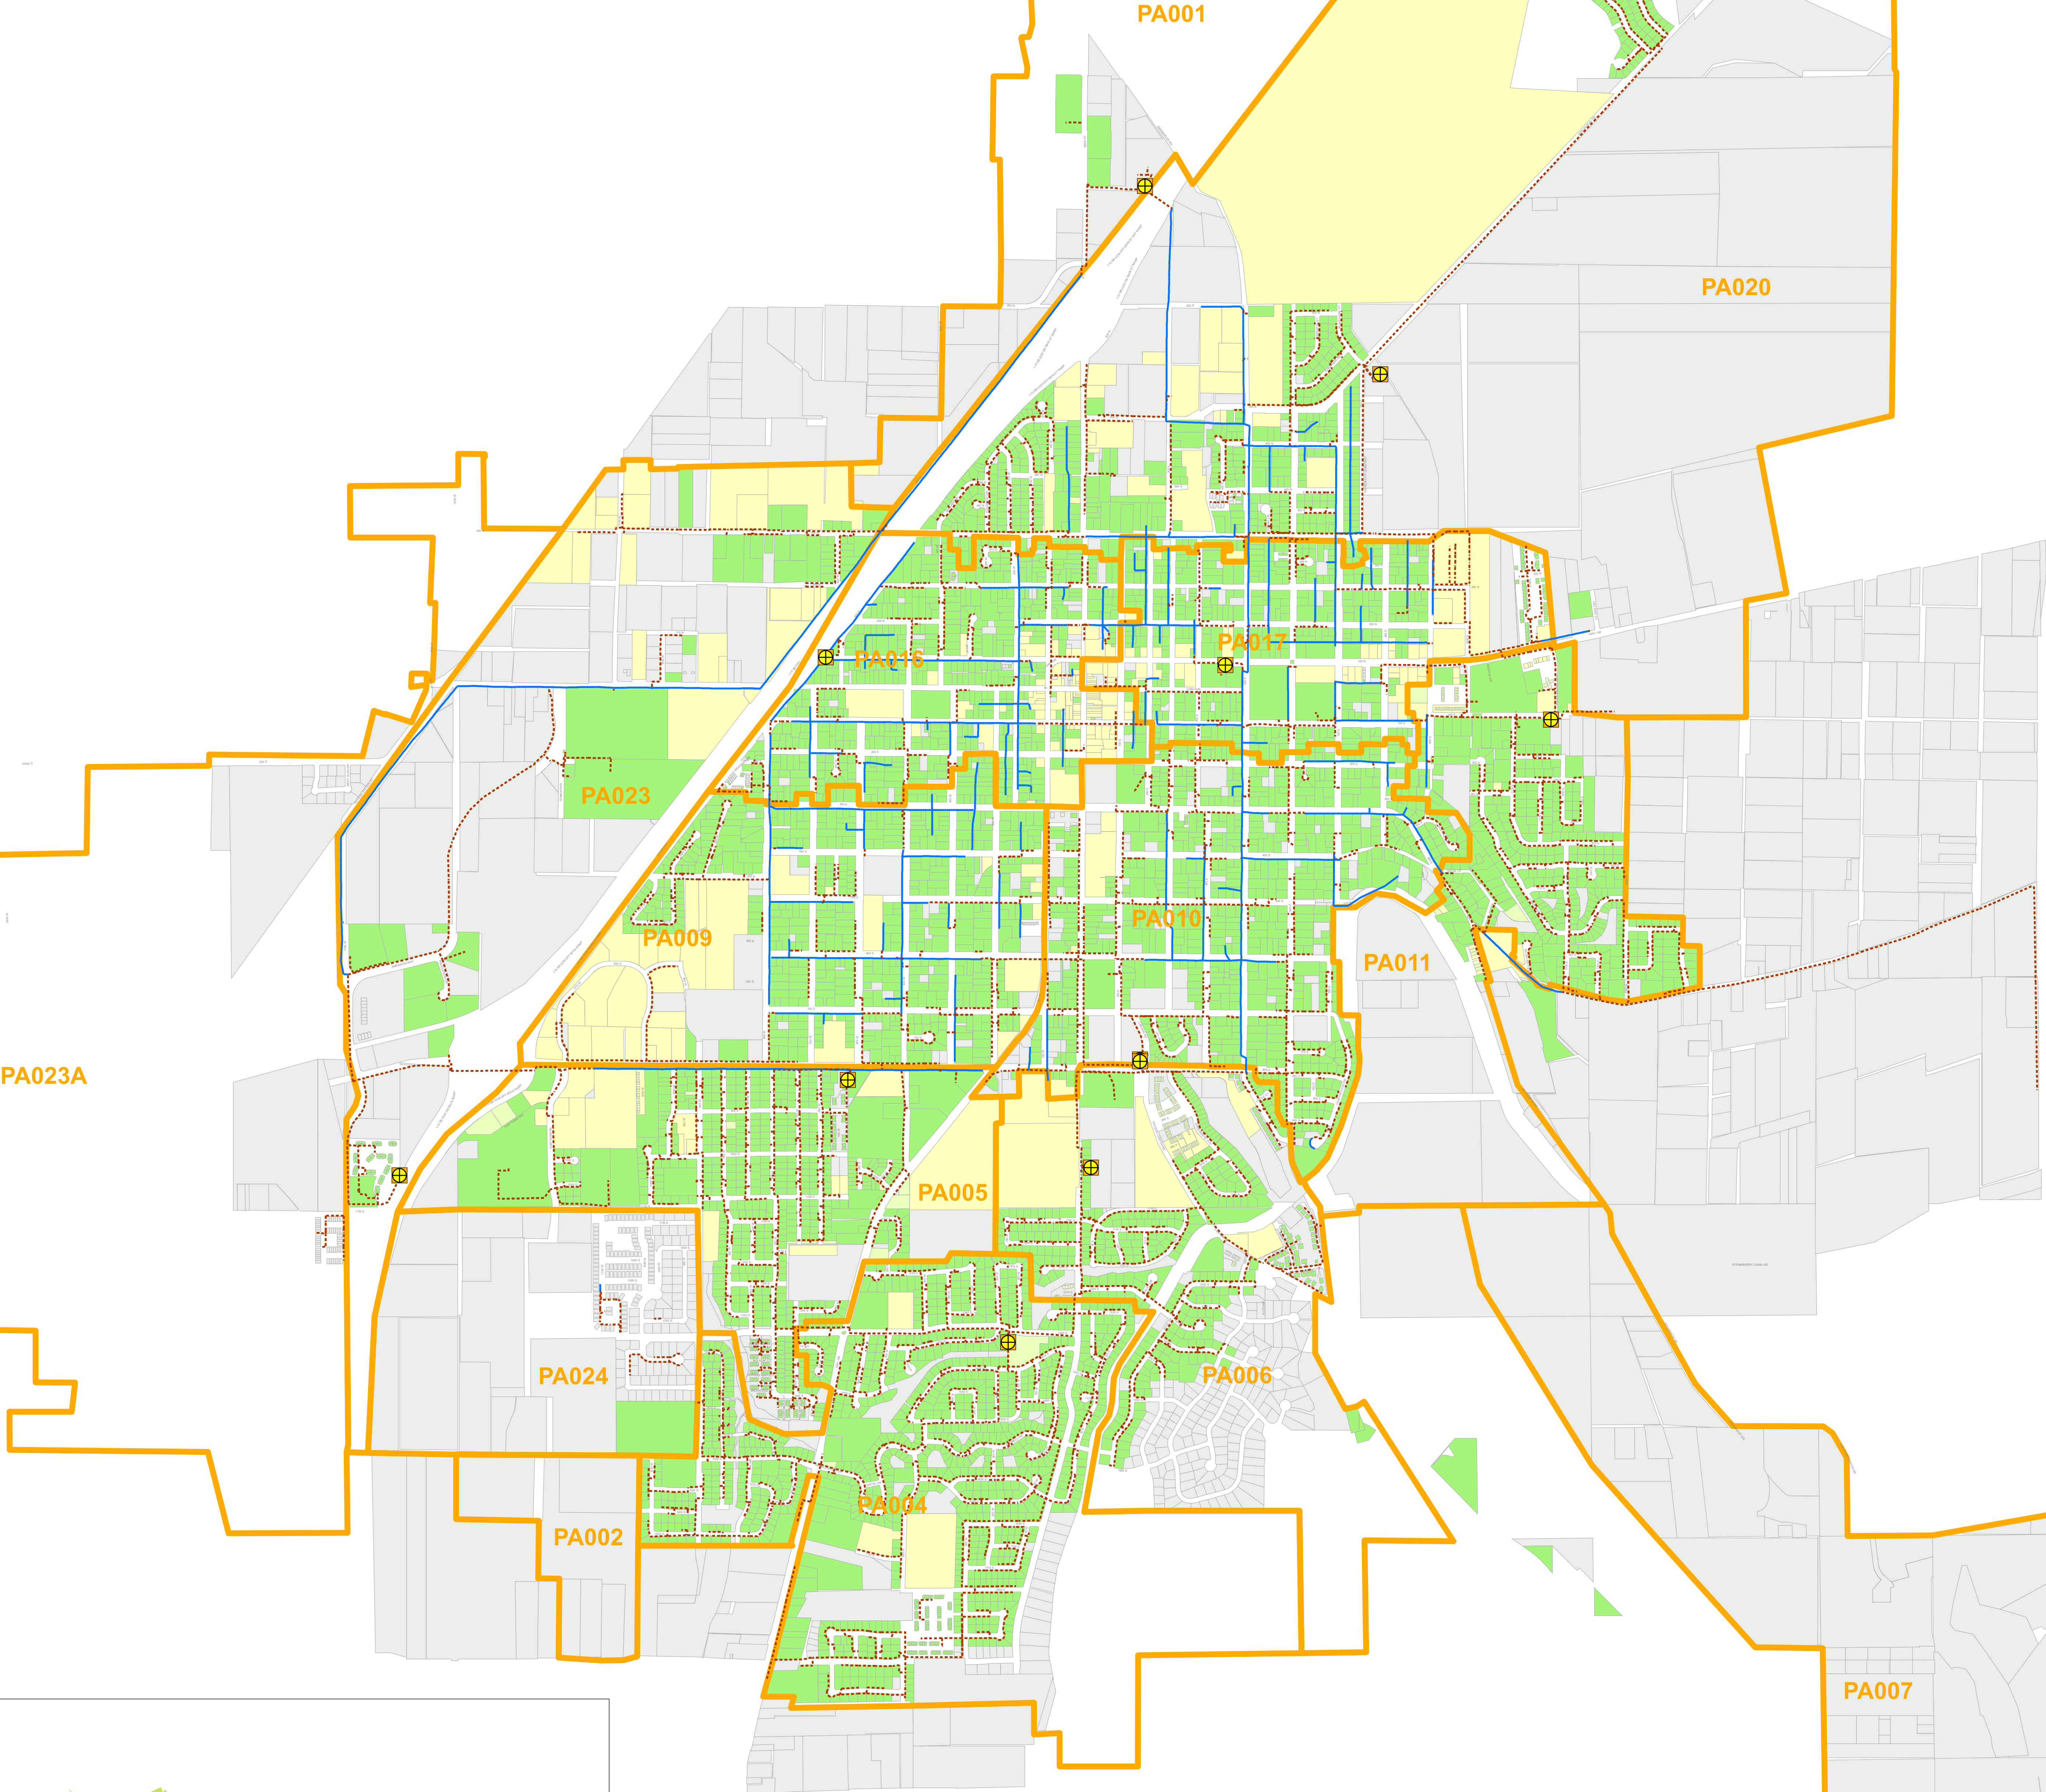

Payson Availability

UTOPIA

Legend:

- Cabinet
- Placed Aerial
- Placed Buried
- PRODUCTION MARKETABLE
 - ORDERABLE
 - AVAILABLE
 - PARADE
 - NOT AVAILABLE

Scale: 0 to 5000 Feet