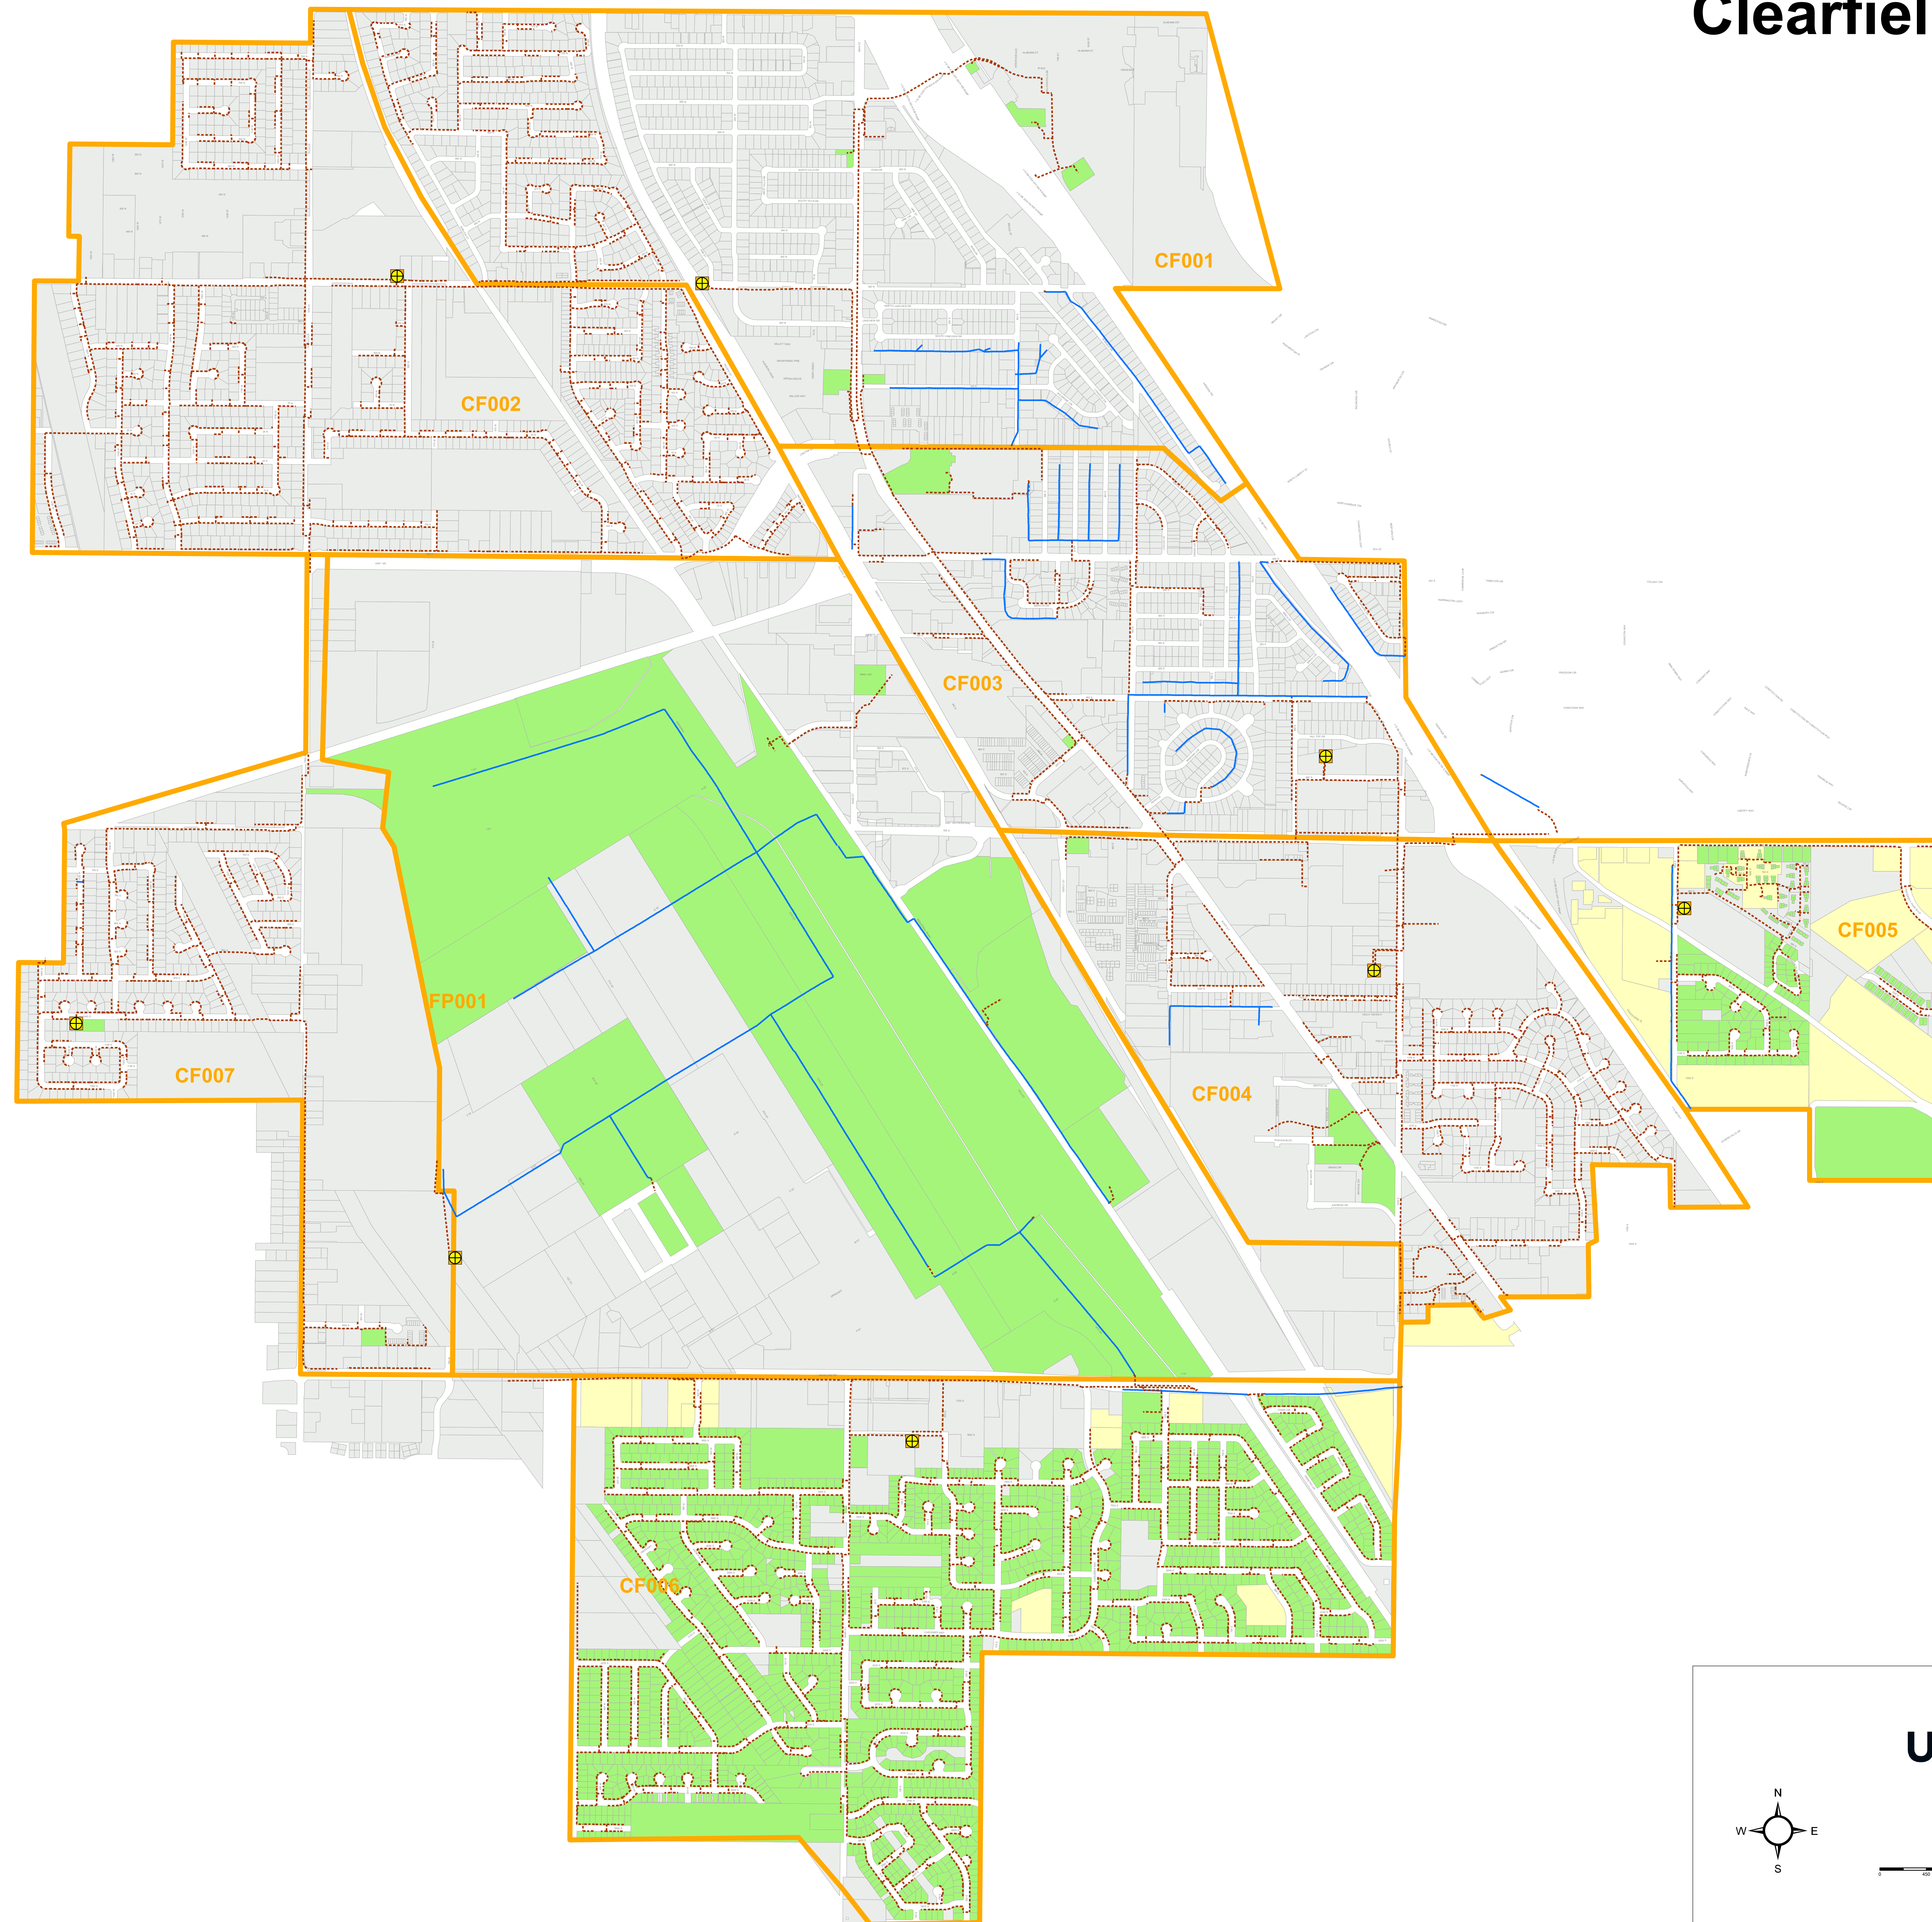

Clearfield Availability

UTopia

Legend:

- Cabinet
- Planned Aerial
- Planned Buried
- PRODUCTION_MARKETABLE
- ORDERABLE
- AVAILABLE
- PARADE
- NOT AVAILABLE

Scale: 0 100 200 300 400 Feet

Compass rose showing North (N), South (S), East (E), and West (W).