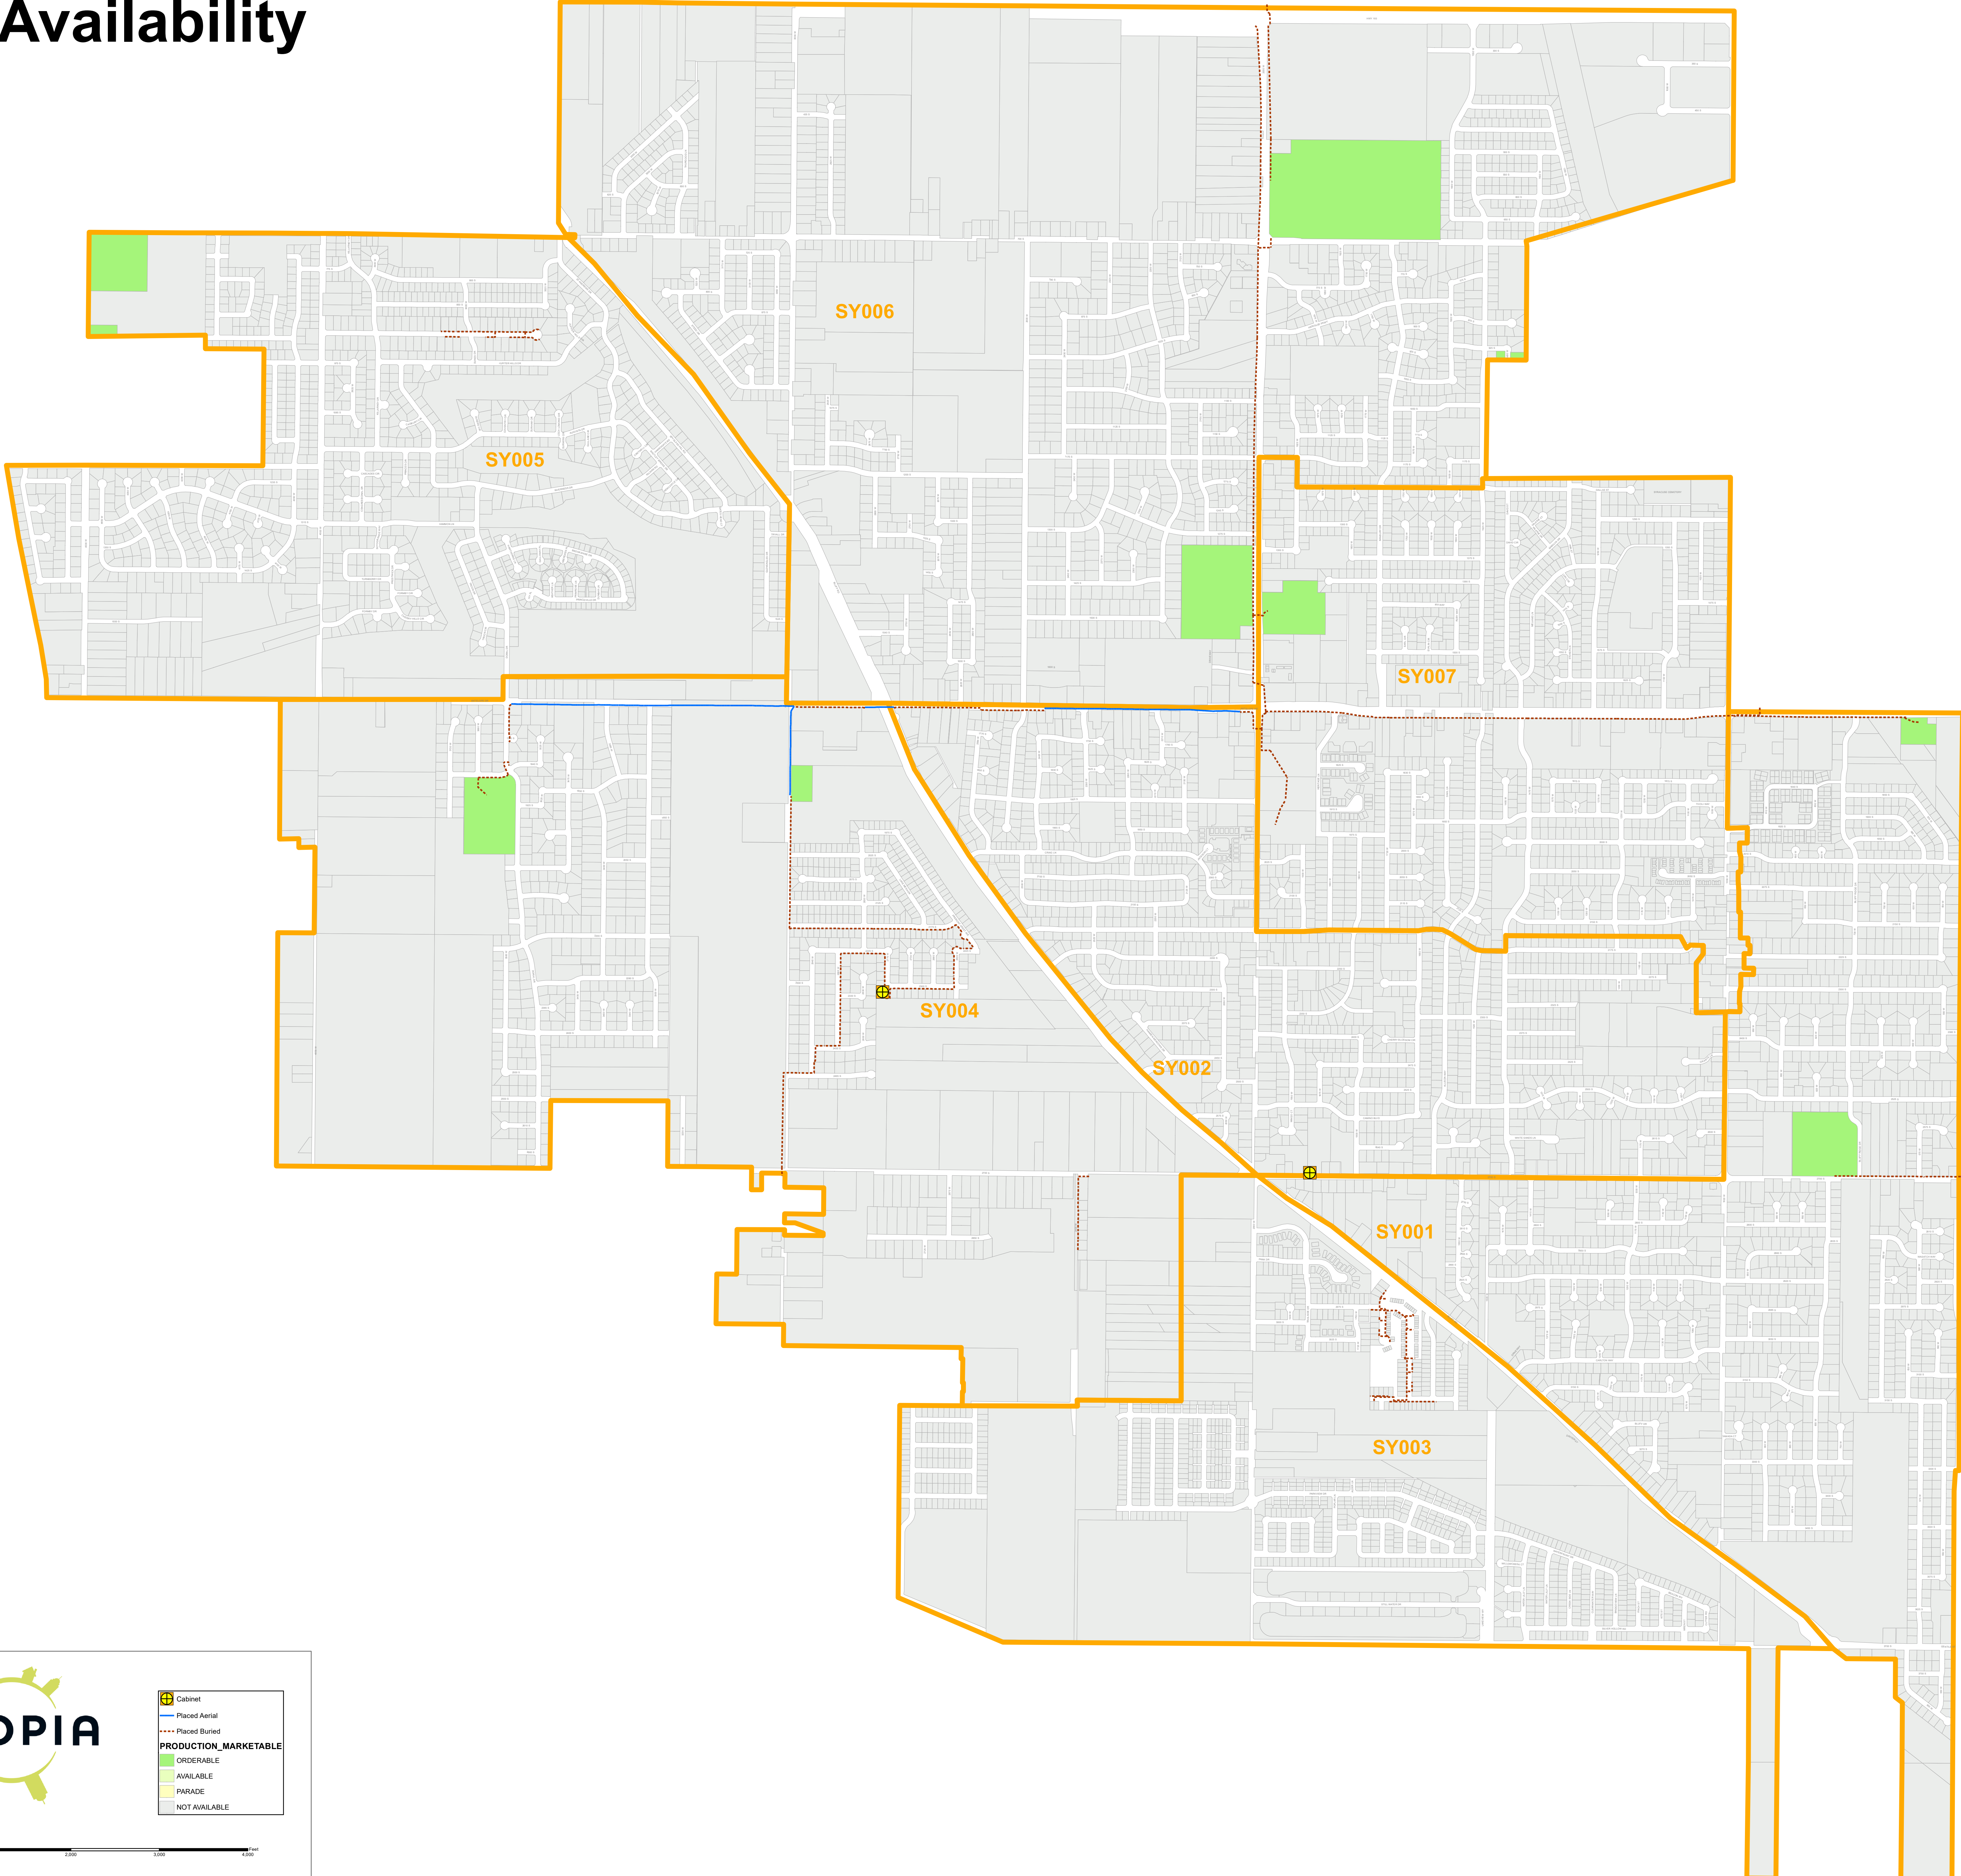

Syracuse Availability

UTOPIA

- Cabinet
- Placed Aerial
- Placed Buried

PRODUCTION_MARKETABLE

- ORDERABLE
- AVAILABLE
- PARADE
- NOT AVAILABLE

A north arrow is located in the bottom left corner, and a scale bar is located in the bottom center of the legend area.