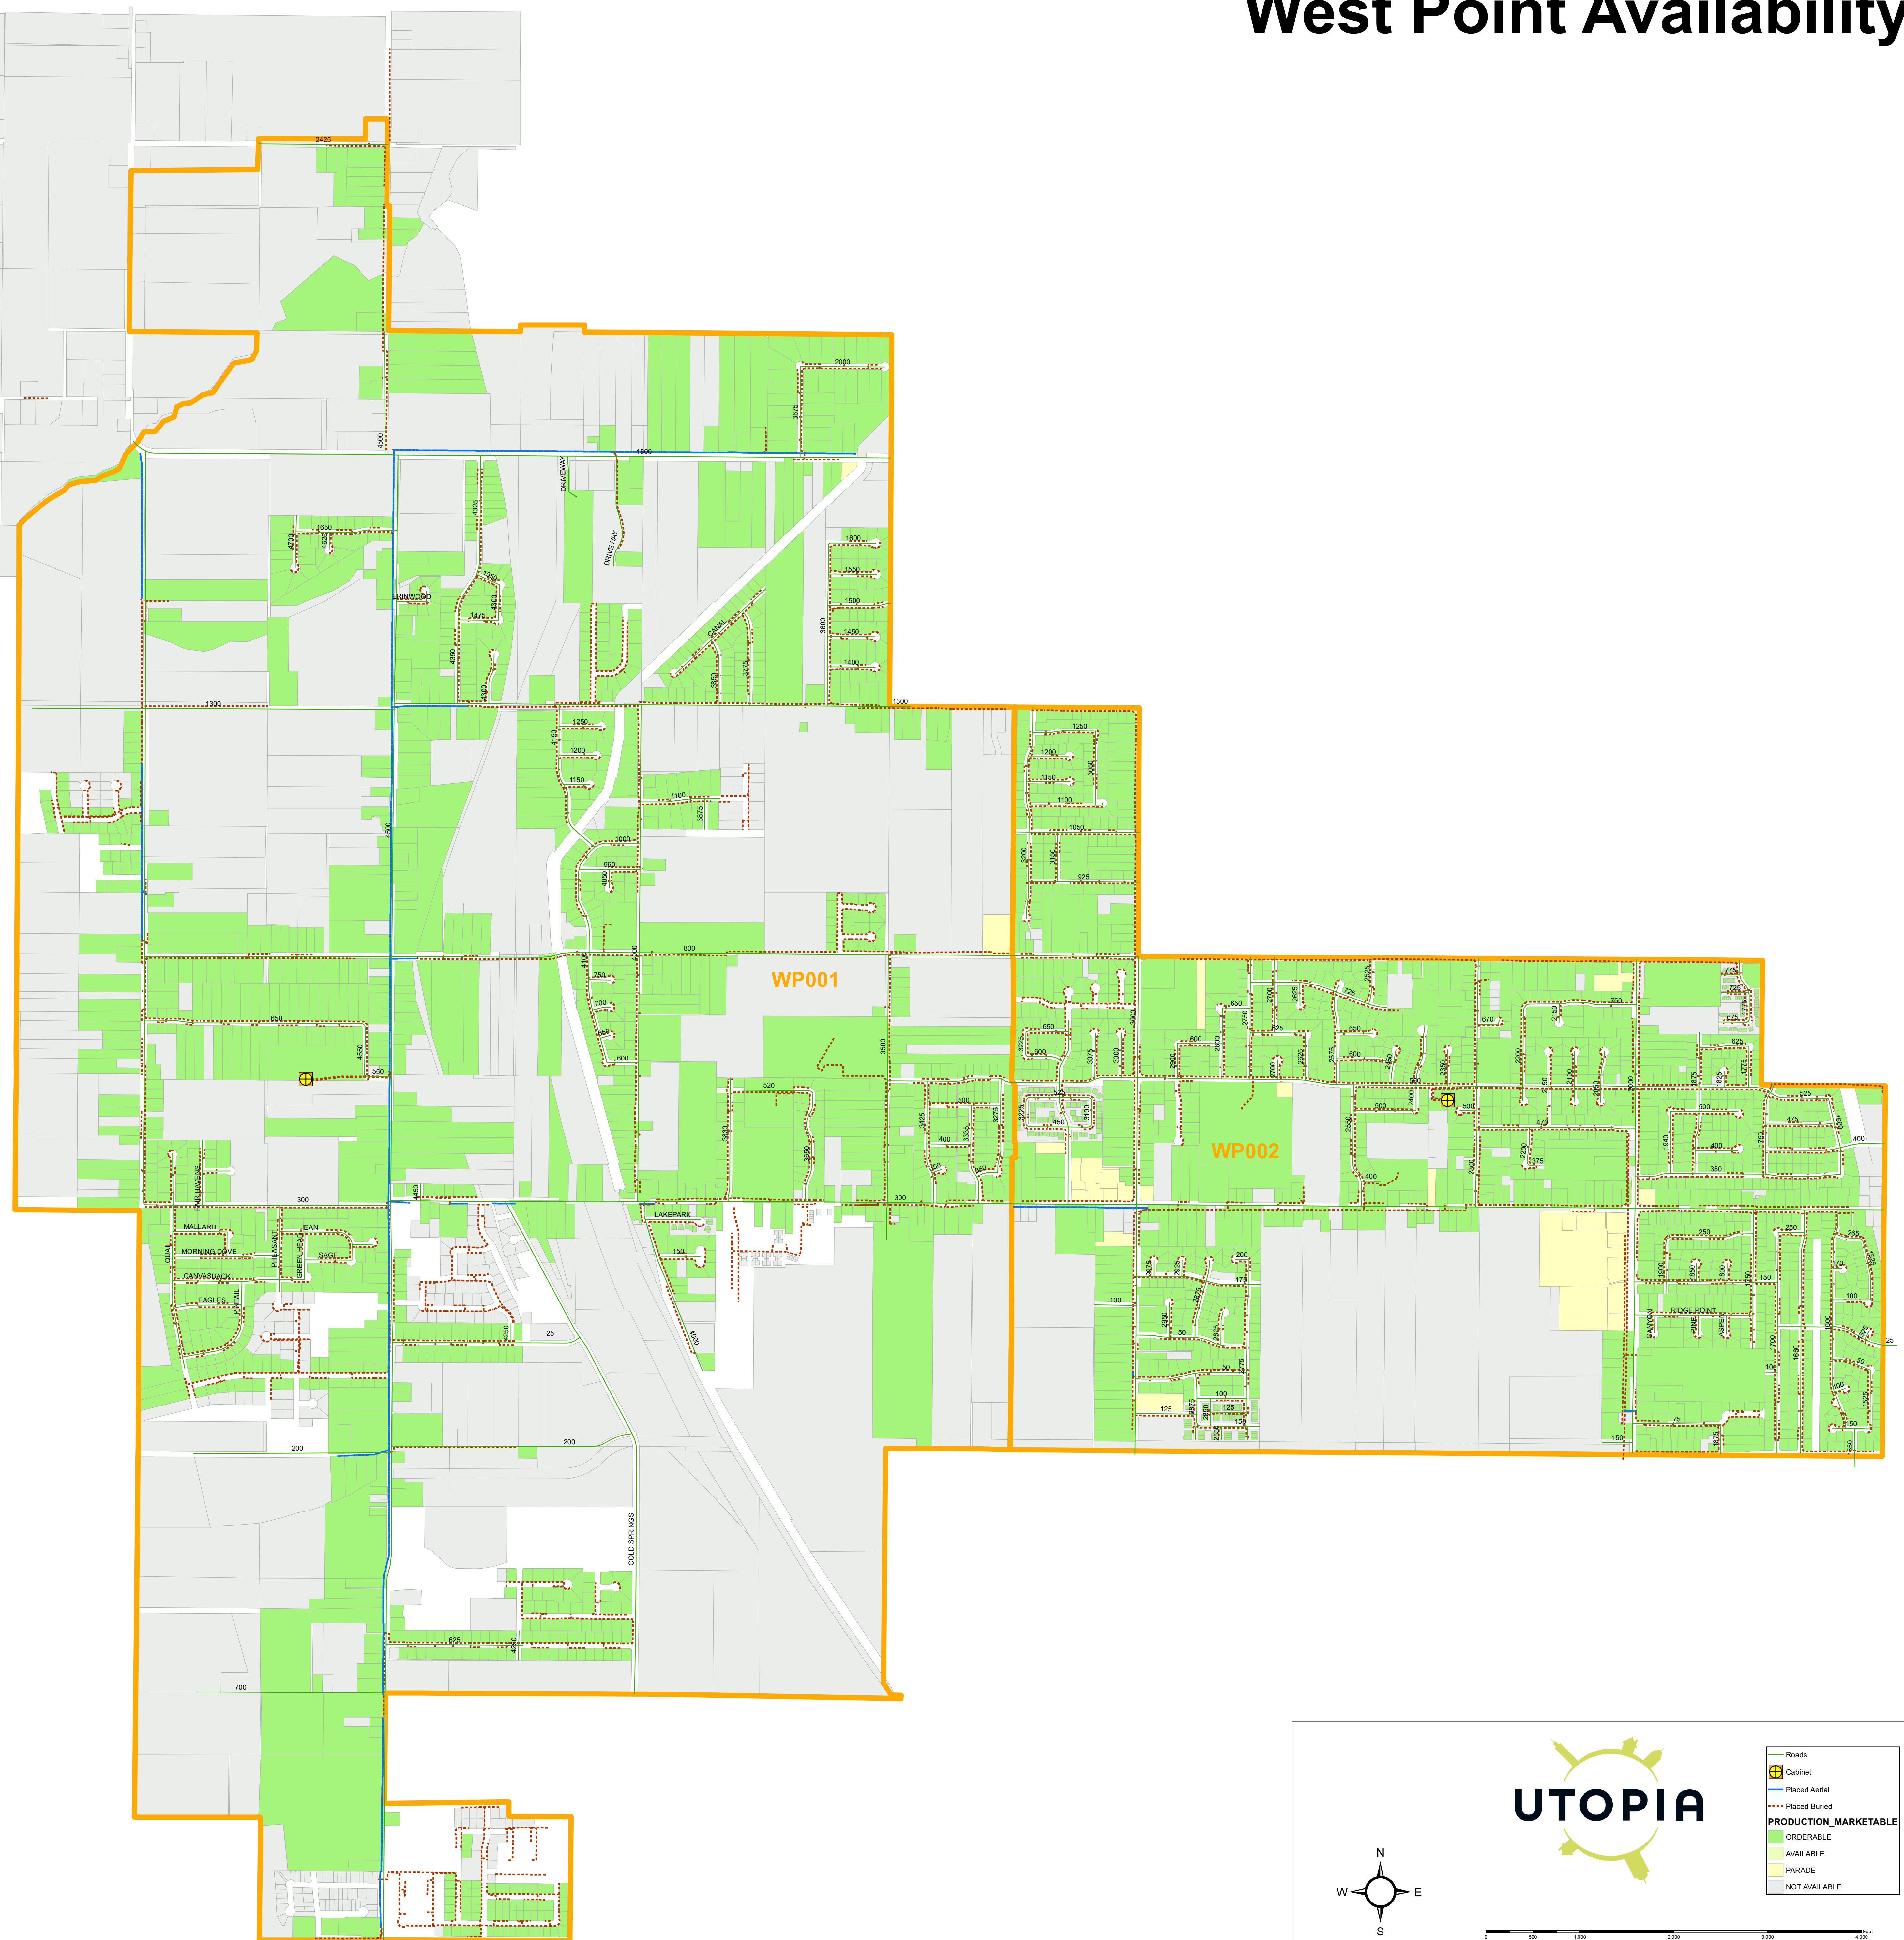

West Point Availability

UTOPIA

Legend:

- Roads
- Cabinet
- Placed Aerial
- Placed Buried
- PRODUCTION_MARKETABLE
 - ORDERABLE
 - AVAILABLE
 - PARADE
 - NOT AVAILABLE

Scale: 0 500 1000 2000 3000 4000'

Compass rose showing North (N), South (S), East (E), and West (W).