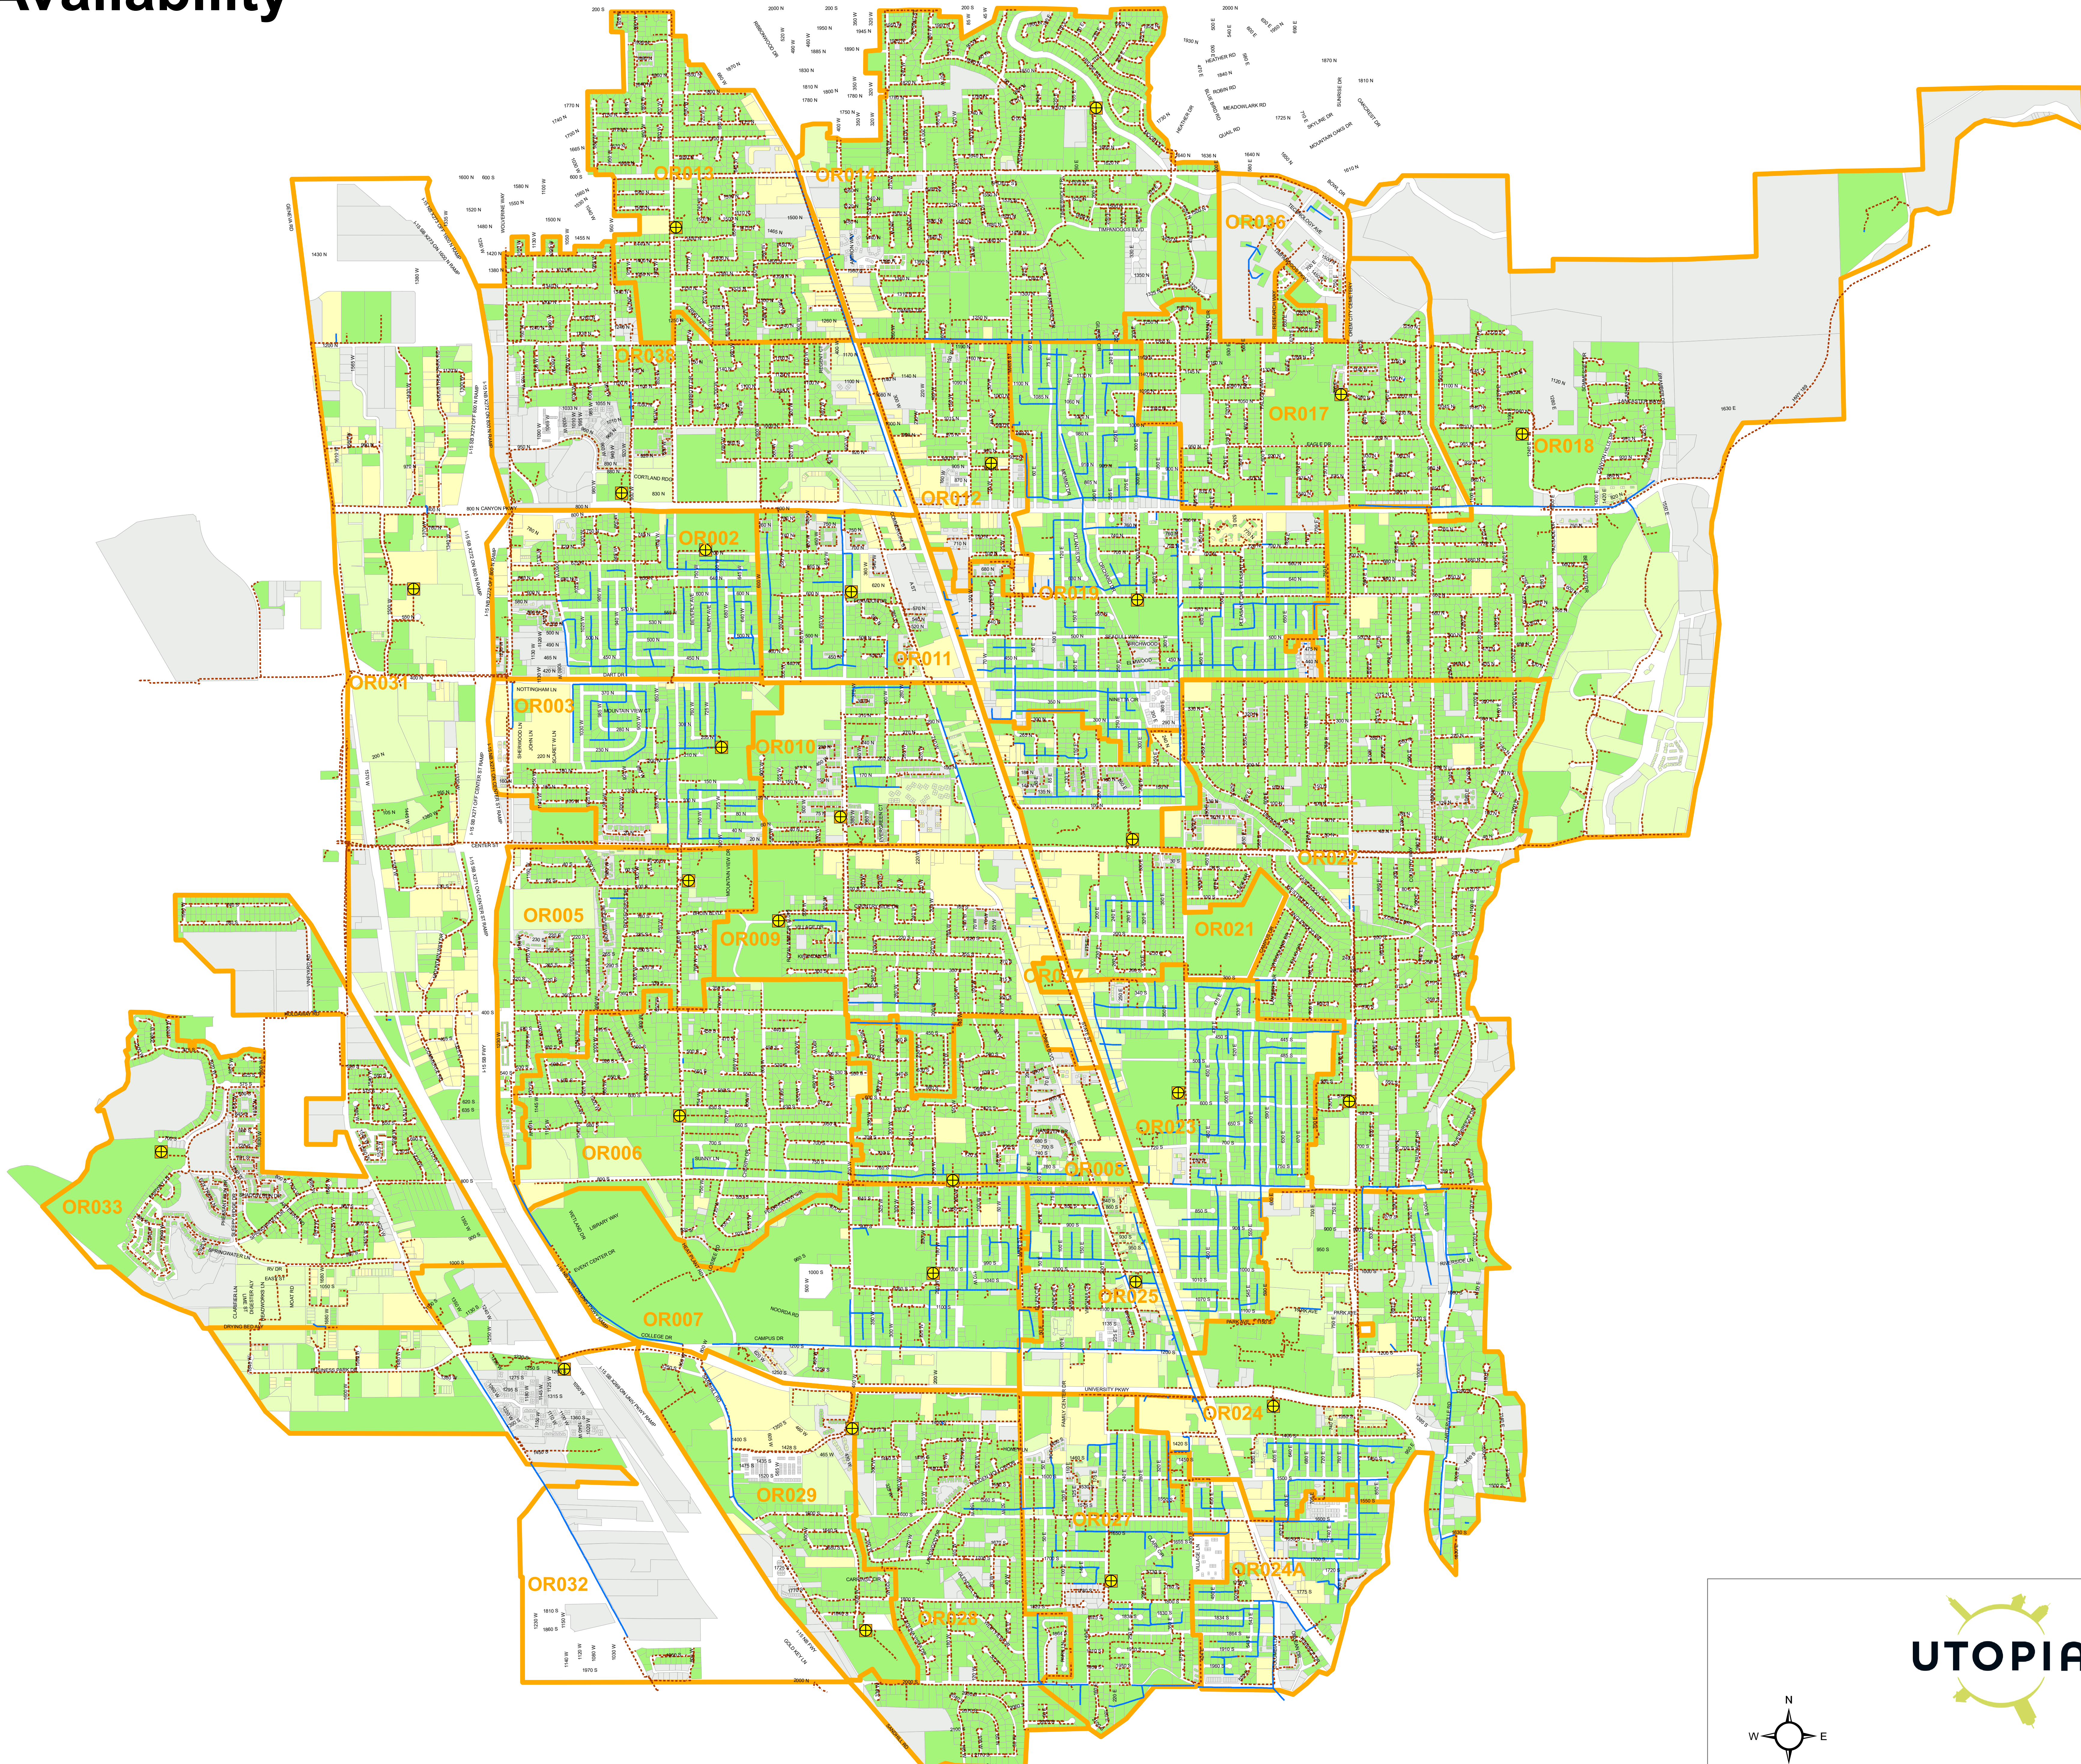

Orem Availability

UTopia

Legend:

- Roads
 - Cabinet
 - Planned Aerial
 - Planned Buried
- PRODUCTION_MARKETABLE
 - ORDERABLE
 - AVAILABLE
 - PARADE
 - NOT AVAILABLE

Scale: 0 500 1000 2000 4000 Feet

Compass rose showing North (N), South (S), East (E), and West (W).