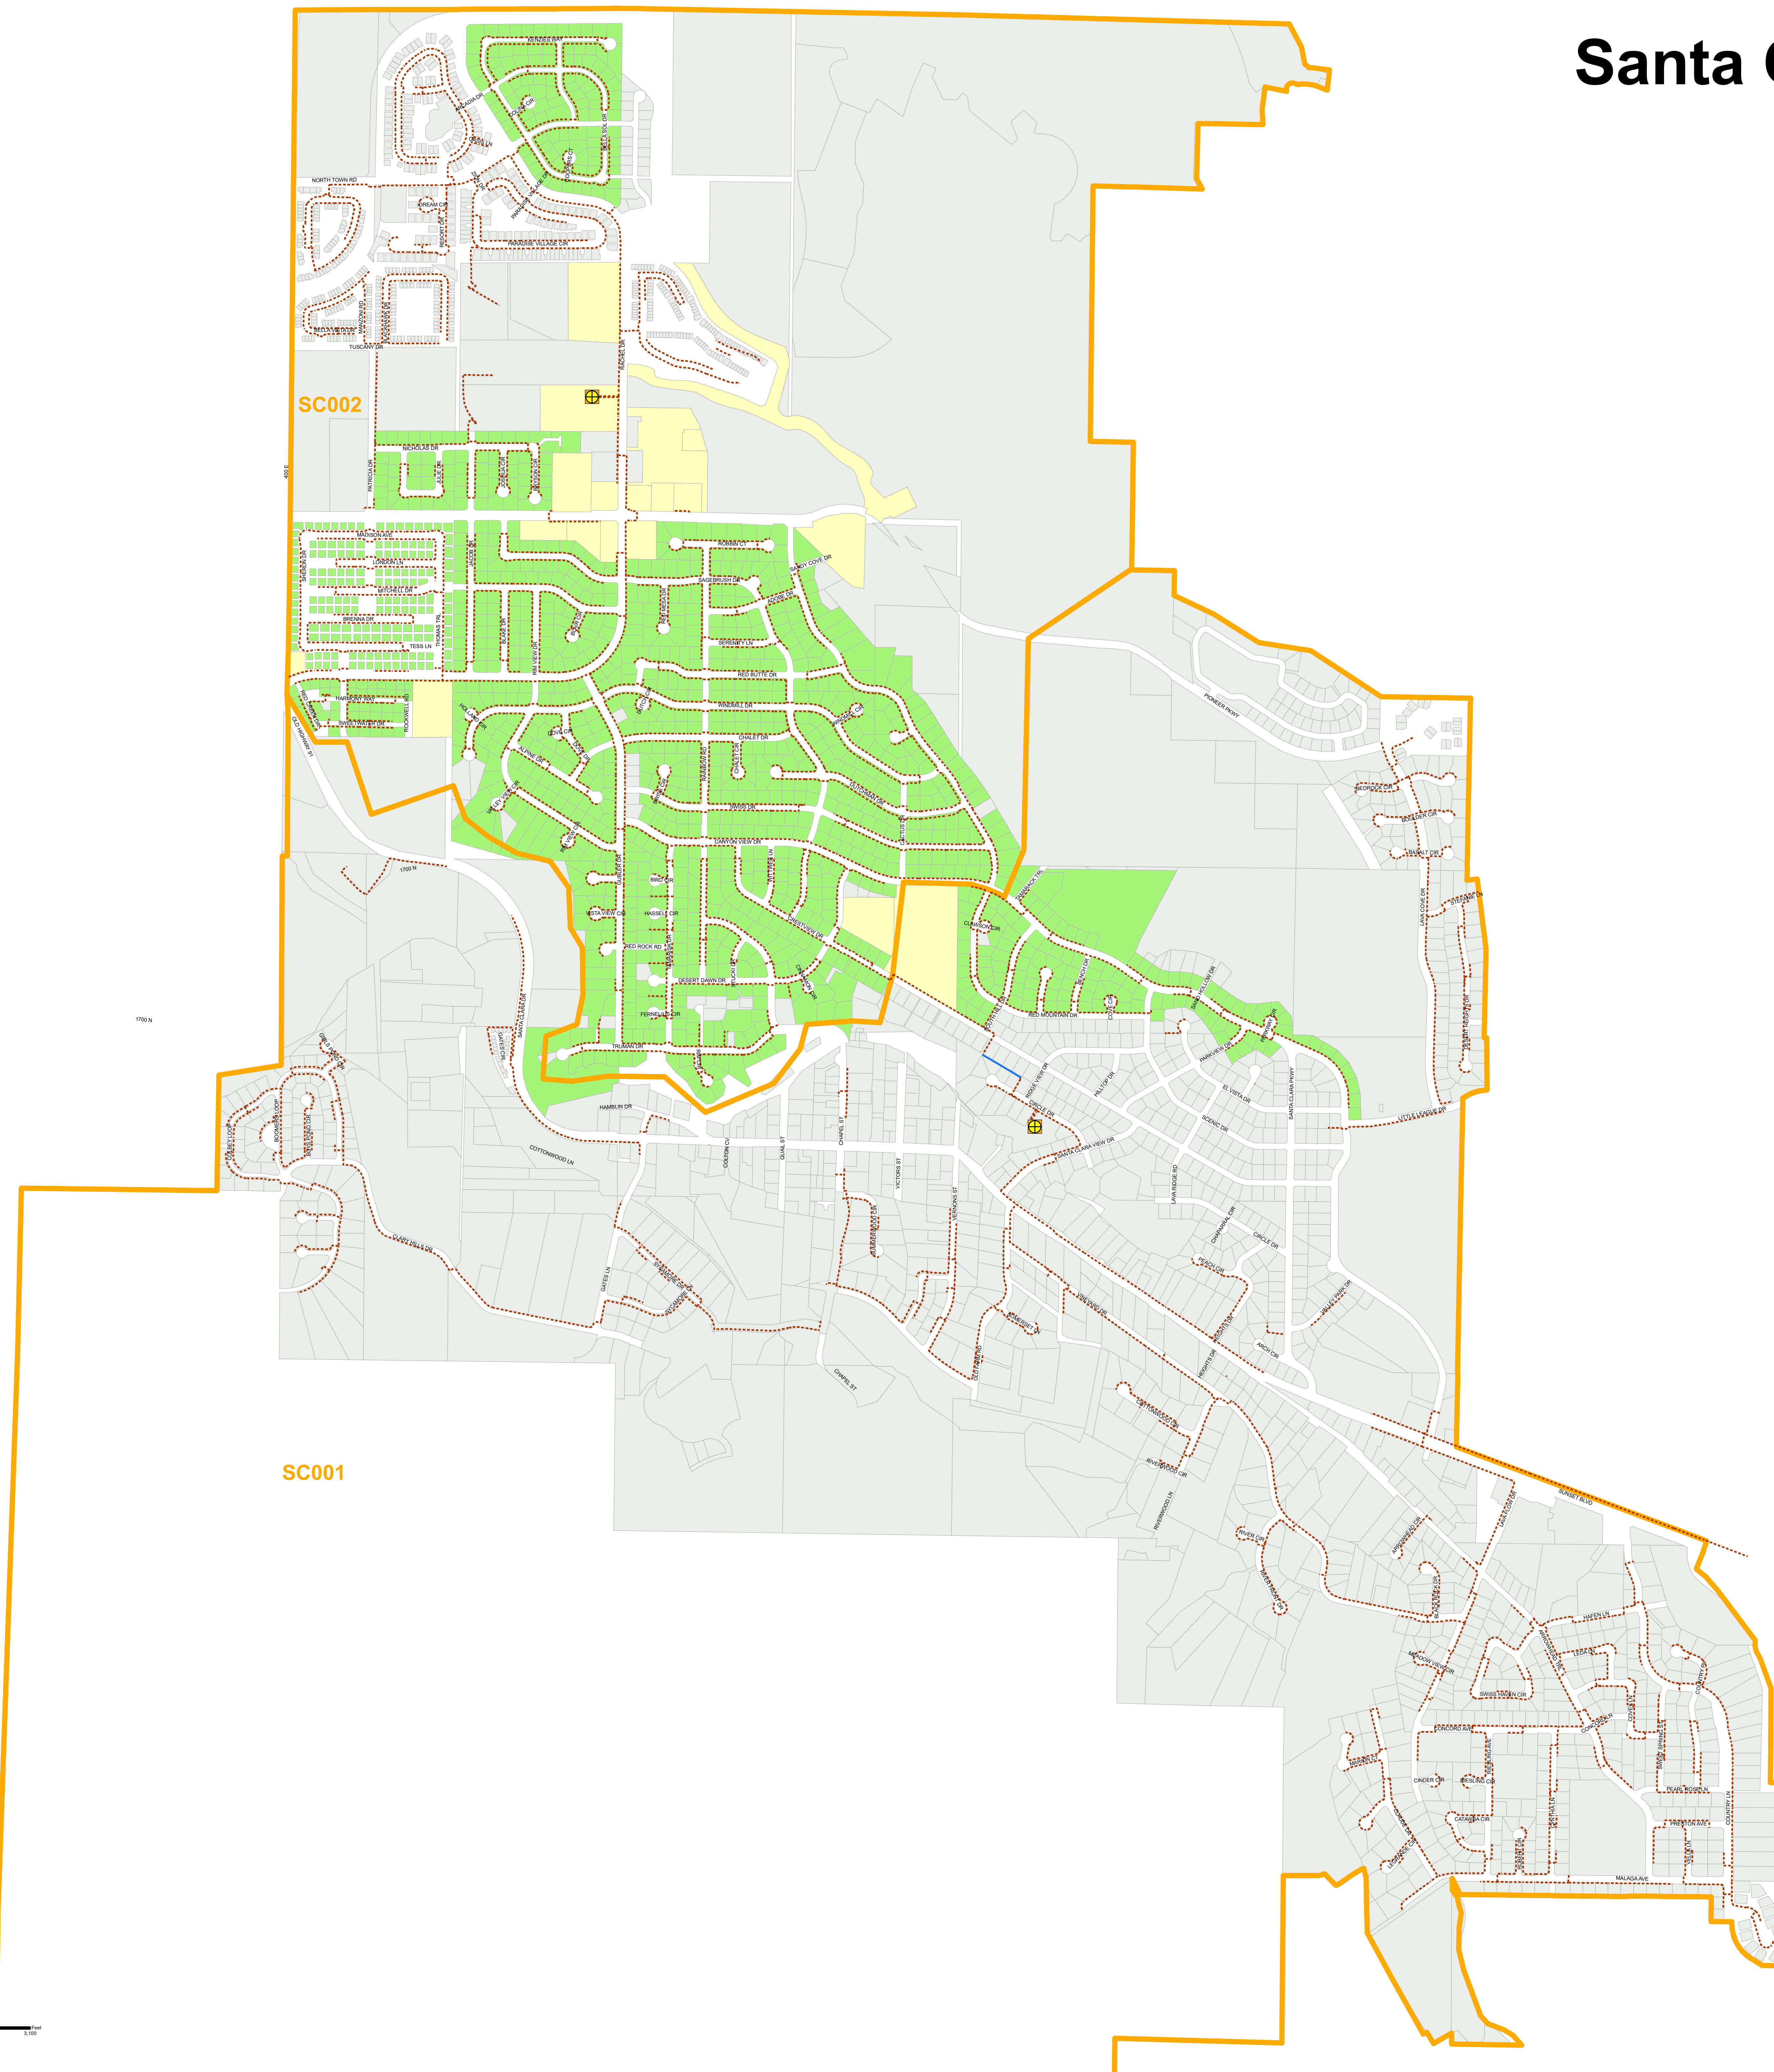

Santa Clara Availability

SC002

SC001

Date: 5/25/2023

- Roads
- Cabinet
- Placed Aerial
- Placed Buried
- PRODUCTION_MARKETABLE**
- ORDERABLE
- AVAILABLE
- PARADE
- NOT AVAILABLE