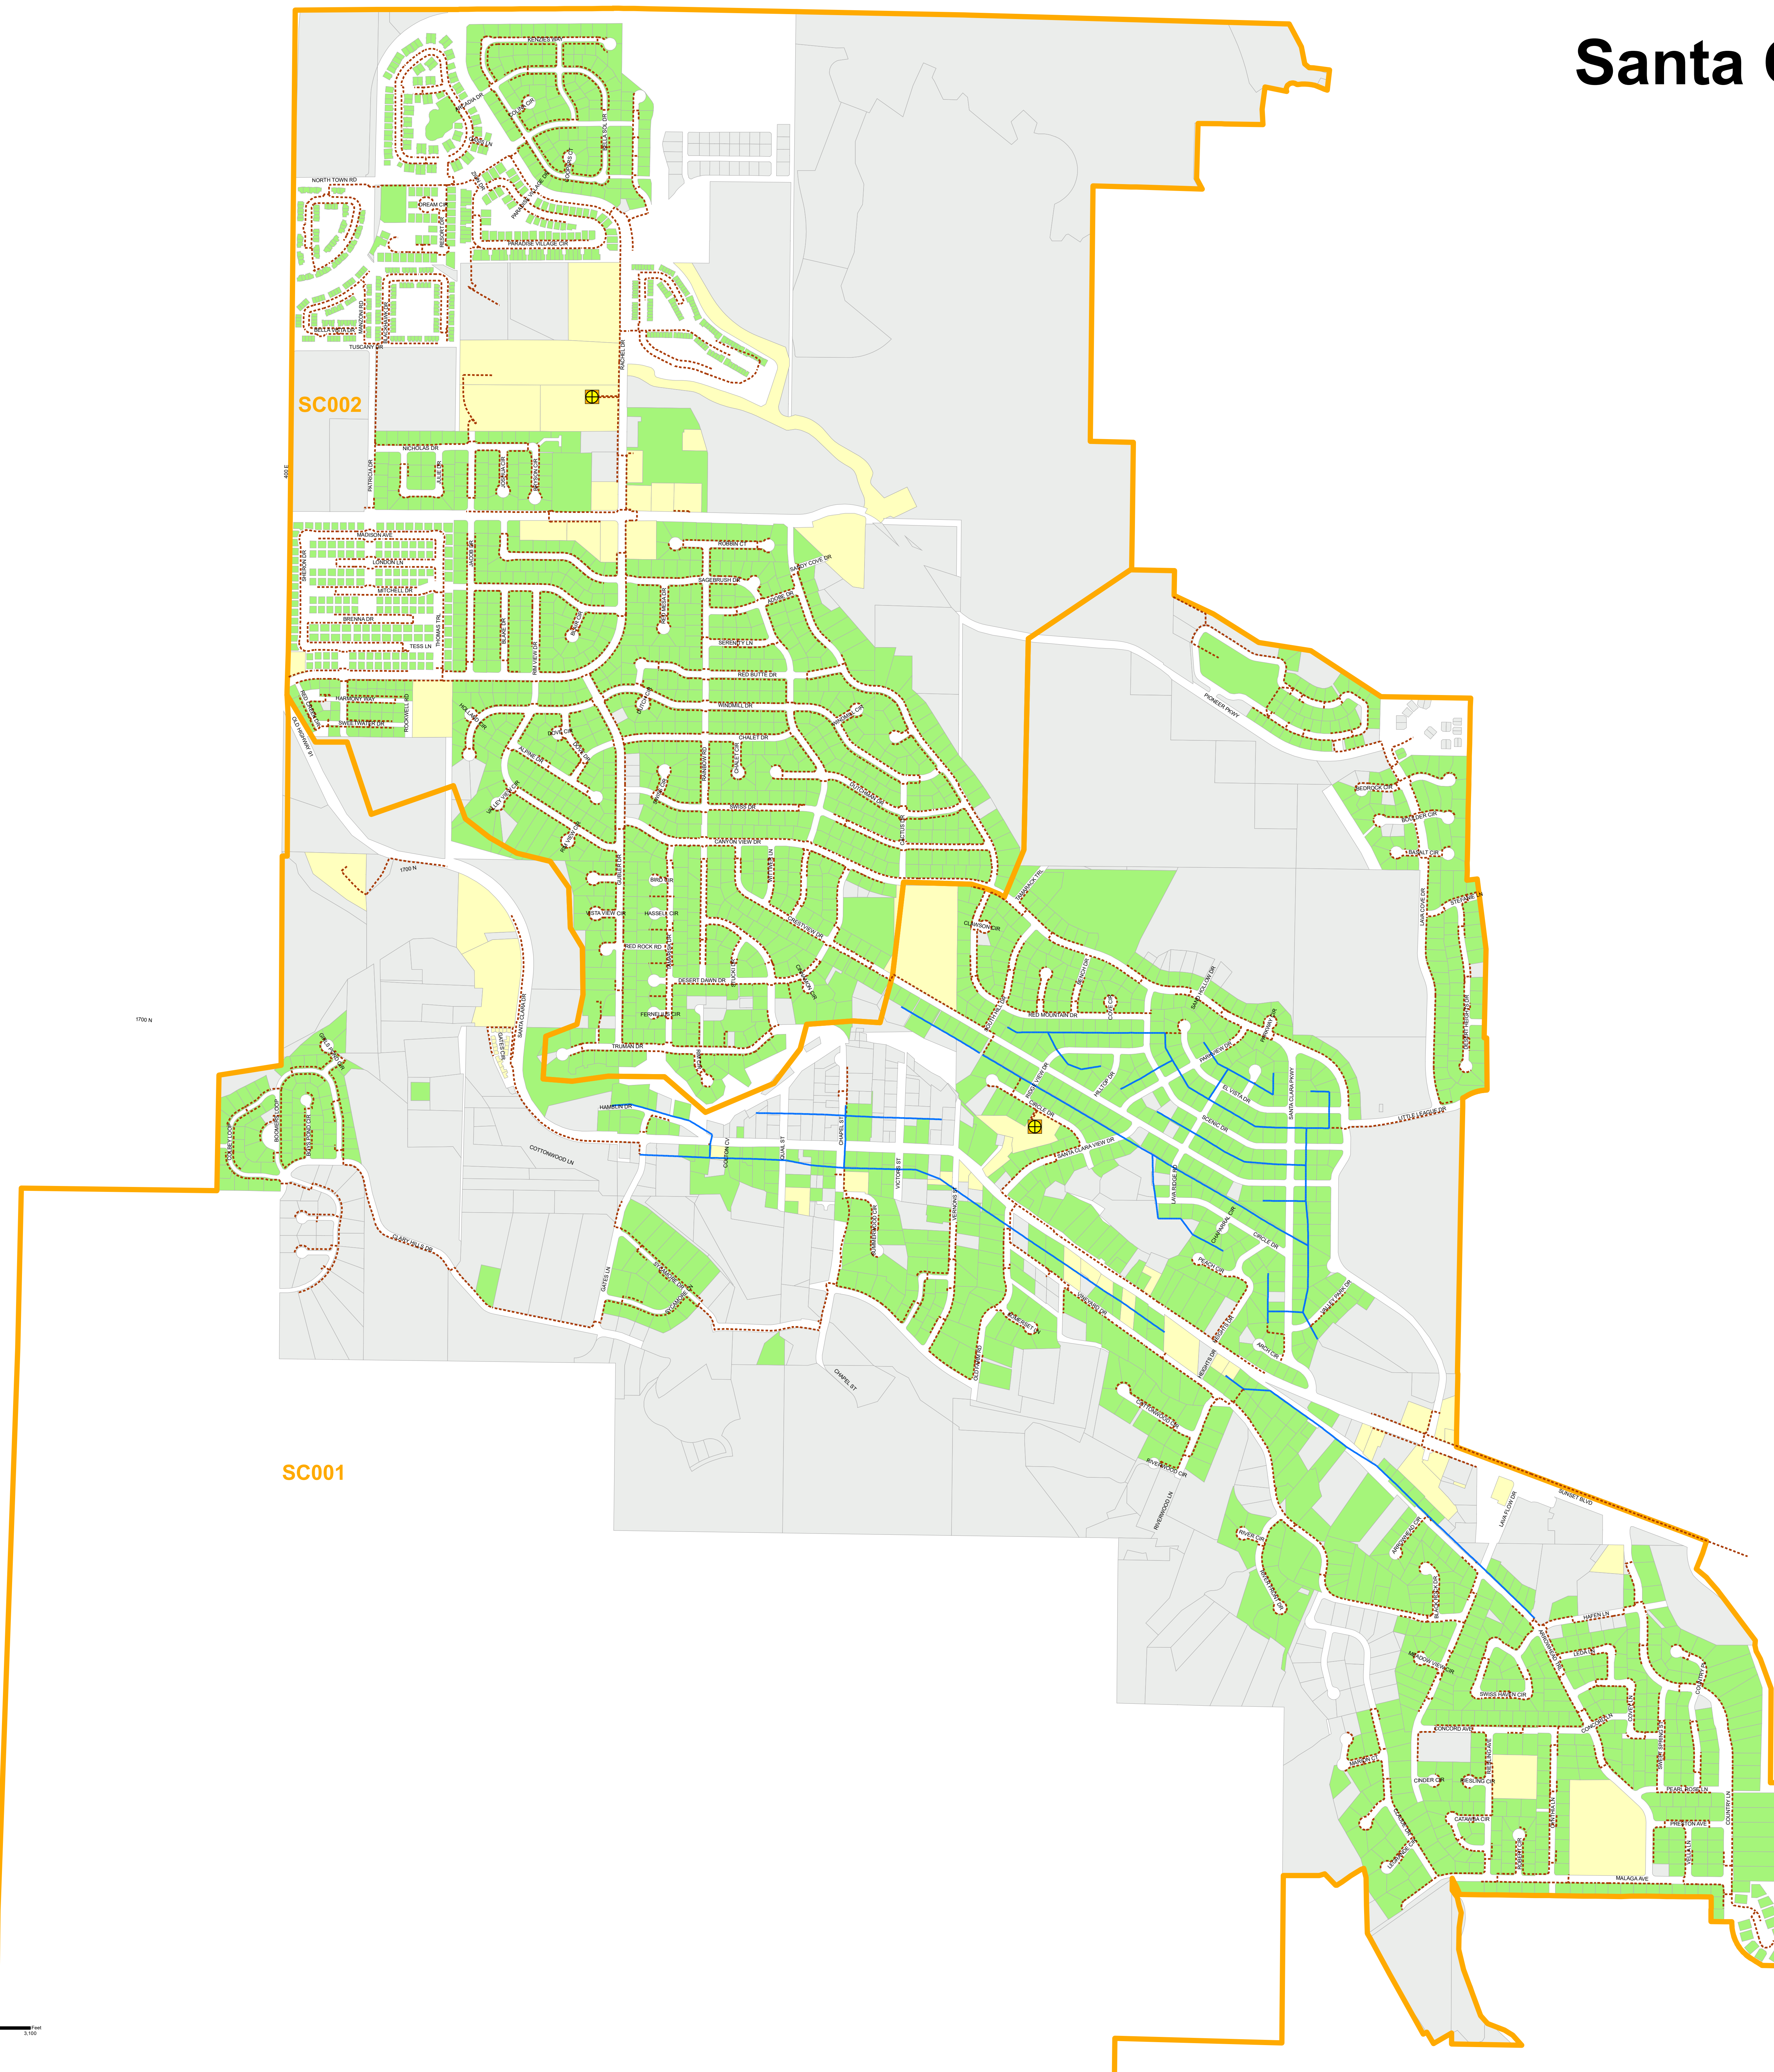

Santa Clara Availability

Date: 11/29/2023

Roads
Cabinet
Placed Aerial
Placed Buried
PRODUCTION_MARKETABLE
ORDERABLE
AVAILABLE
PARADE
NOT AVAILABLE