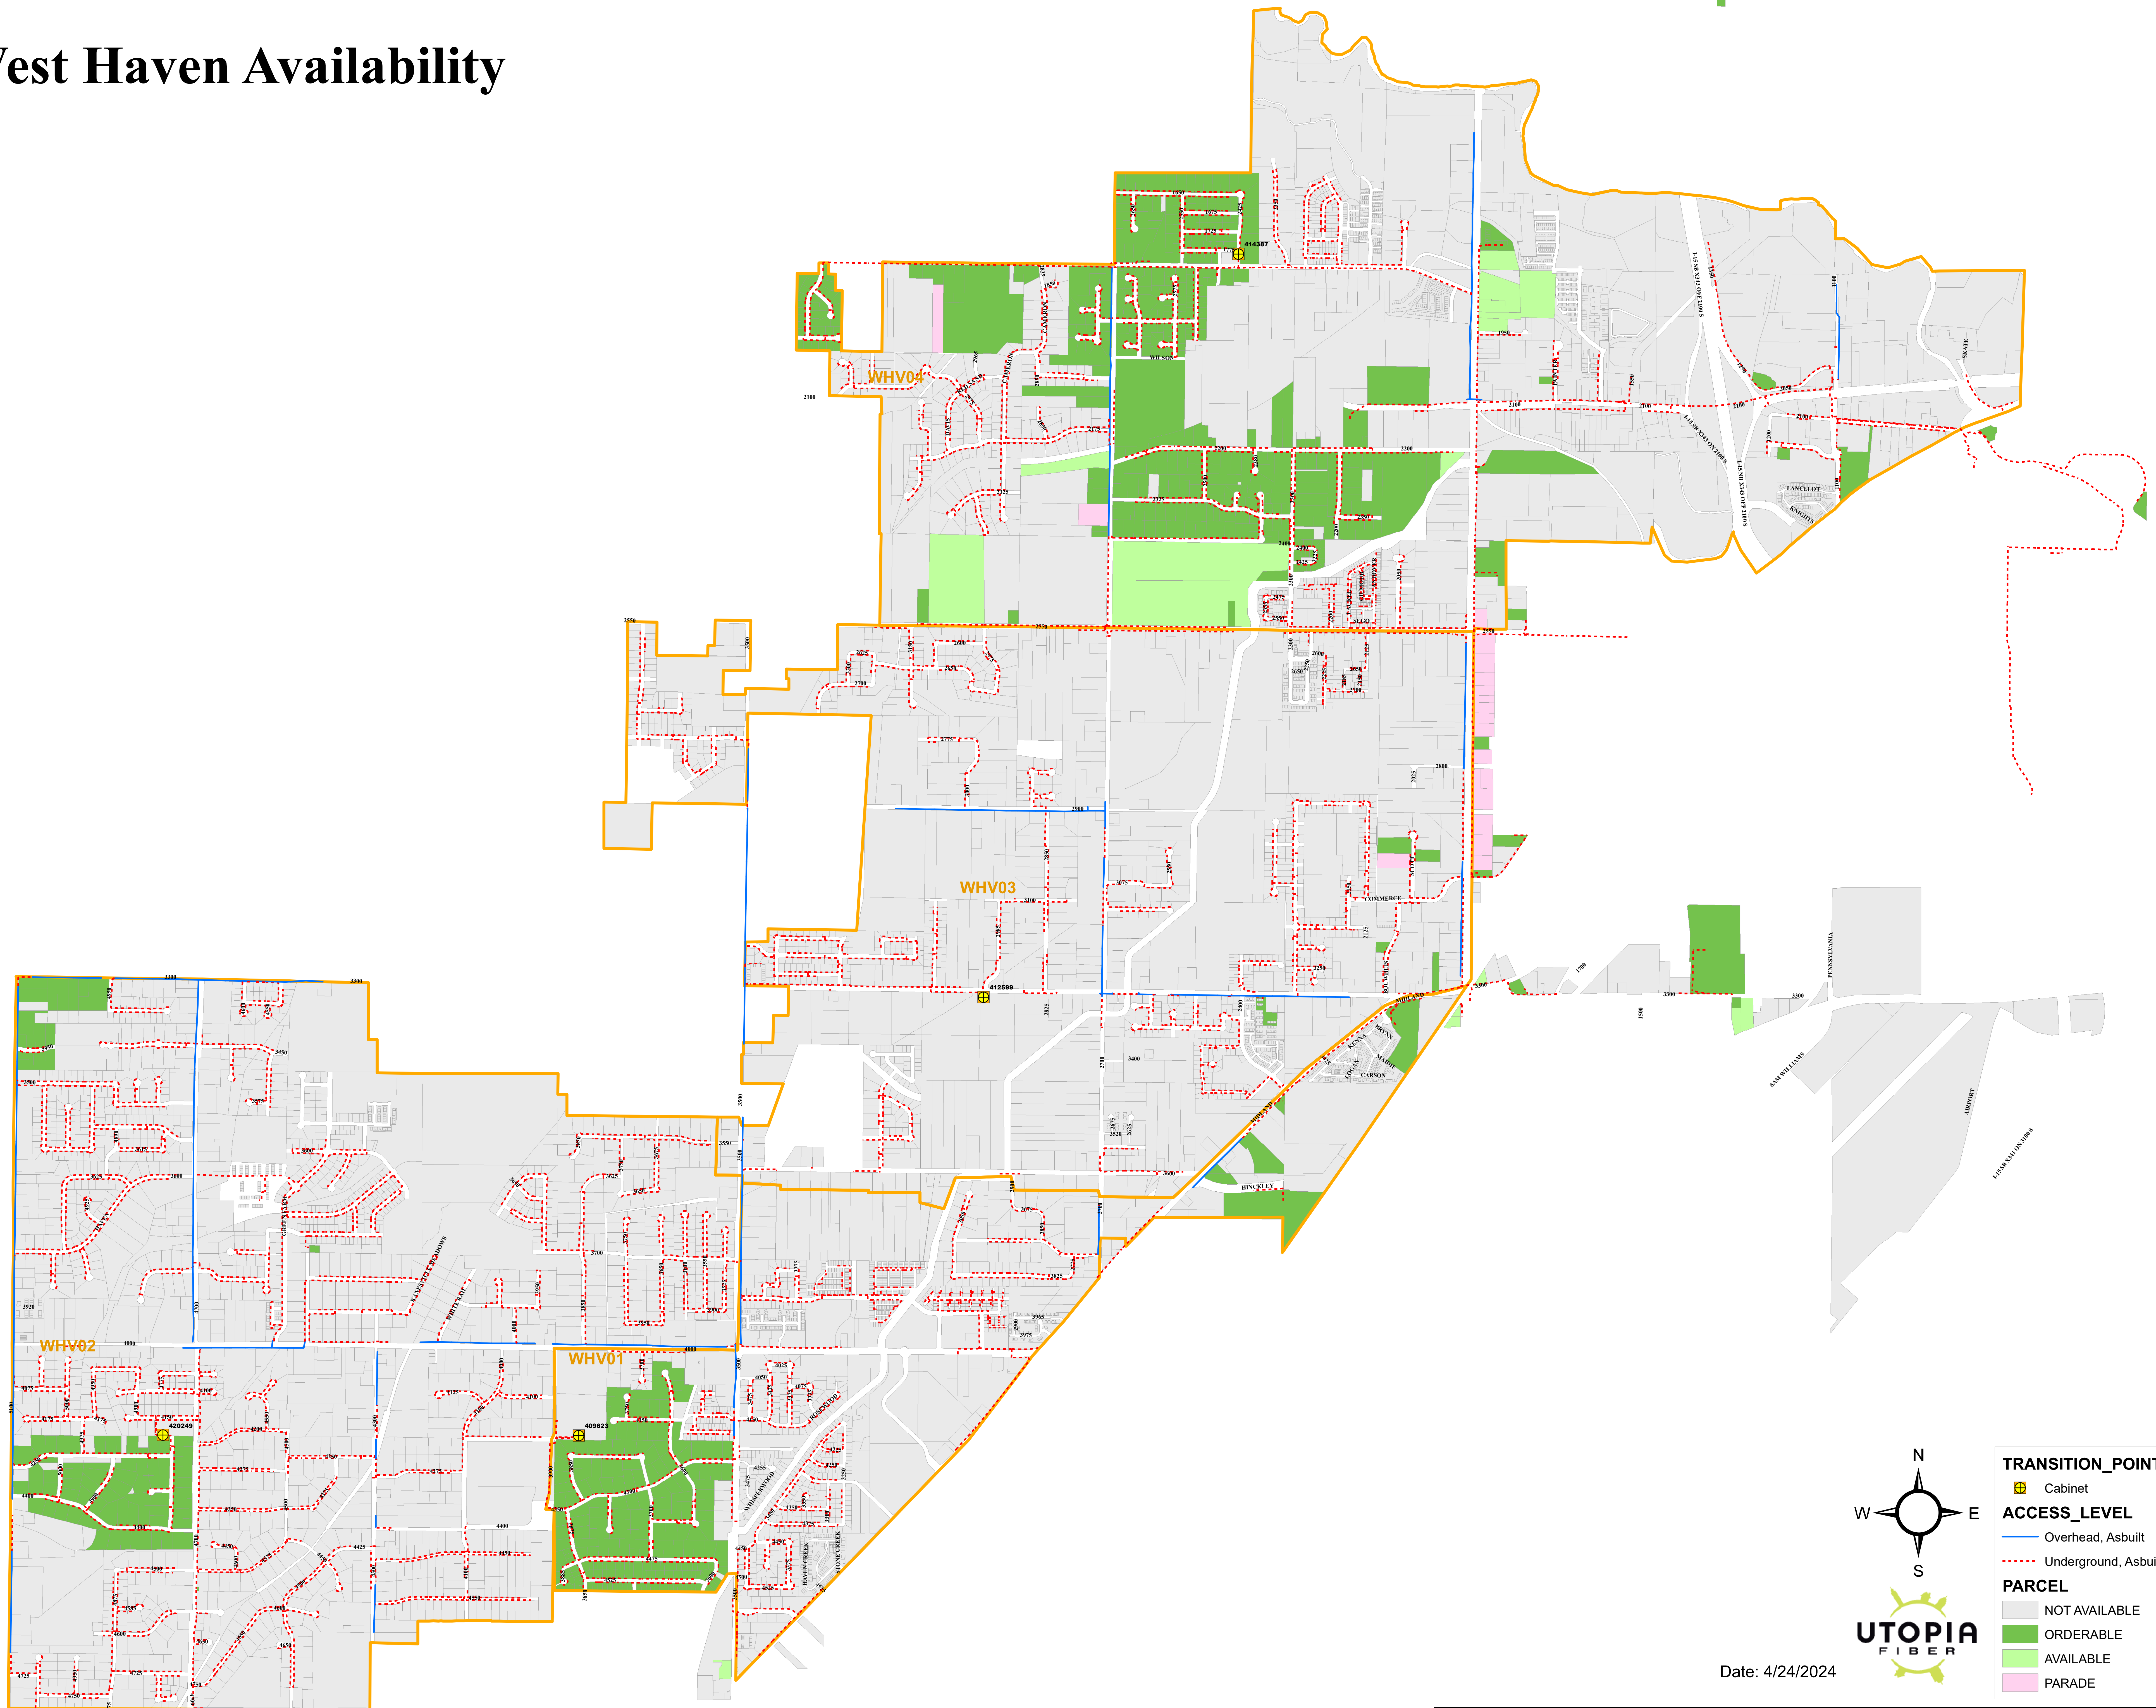

West Haven Availability

Date: 4/24/2024

- TRANSITION_POINT**
 - Cabinet
- ACCESS_LEVEL**
 - Overhead, Asbuilt
 - Underground, Asbuilt
- PARCEL**
 - NOT AVAILABLE
 - ORDERABLE
 - AVAILABLE
 - PARADE